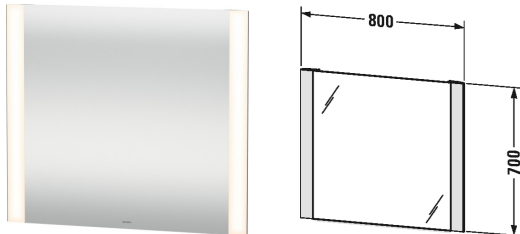

Light and mirror Mirror with lighting # LM7886

|< 800 mm >|

Mirror with lighting	Dimension	Weight	Order number
"best" - version, IP 44, LED dual light fields, LED dimming function, 1 sensor switch bottom right, defog system, LED light for washbasin area, LED (lifespan > 30.000 hours), LED module fixed install, Energy class: A++, LED module 4000 kelvin light colour, 29 W			
Colors			
Variant	800 x 34 mm		LM7886
Infobox			
Distance between sensor and reflecting surfaces = minimum 75 mm, Sensor switches lighting and heating at the same time, only mains voltage 220V -240V possible			