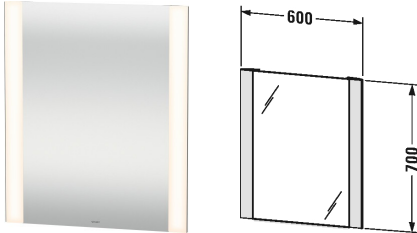

**Light and mirror Mirror with lighting # LM7885**

| < 600 mm > |

Mirror with lighting	Dimension	Weight	Order number
"best" - version, IP 44, LED dual light fields, LED dimming function, 1 sensor switch bottom right, defog system, LED light for washbasin area, LED (lifespan > 30.000 hours), LED module fixed install, Energy class: A++, LED module 4000 kelvin light colour, 26 W			
<b>Colors</b>			
<b>Variant</b>	600 x 34 mm		LM7885
<b>Infobox</b>			
Distance between sensor and reflecting surfaces = minimum 75 mm, Sensor switches lighting and heating at the same time, only mains voltage 220V -240V possible			