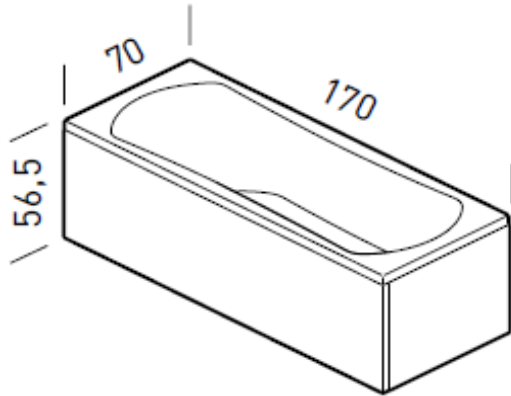

REMINDER:	Pipe flushing must be done before faucets are installed. Failure to do so voids the warranty.
	Do not use cleaners containing abrasive cleansers, ammonia, bleach, acids, waxes, alcohol, solvents or other products not recommended for chrome.
	All information is for reference only, installation shall always be based on the actual product delivered.