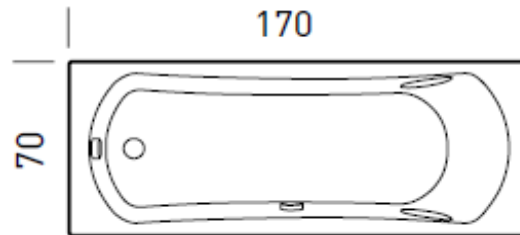

REMINDER:	Pipe flushing must be done before faucets are installed. Failure to do so voids the warranty.
	Do not use cleaners containing abrasive cleansers, ammonia, bleach, acids, waxes, alcohol, solvents or other products not recommended for chrome.
	All information is for reference only, installation shall always be based on the actual product delivered.