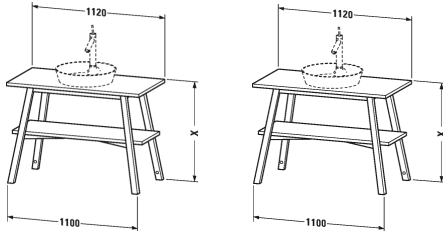

Cape Cod Vanity unit floor-standing # CC953207676

| < 1120 mm > |

Vanity unit floor-standing	Dimension	Weight	Order number
1 console, 1 shelf below			
Colors			
M76 European Oak Solid wood M77 American Walnut Solid Wood M81 White Beech Solid Wood M85 White High Gloss Lacquer M95 Vintage Oak Solid wood			
Variant			
	1120 x 570 mm		CC953207676
Text for invitation of tenders			
In combination with ceramic # 233950 Position tap hole on the right side, Please specify when ordering:			
Suitable products			
Washbowl with tap dome, without overflow, ø 480 mm	ø 480 mm		232848
Washbowl without tap platform, without overflow, 500 x 405 mm	500 x 405 mm		233950
Washbowl with tap dome, without overflow, 460 x 460 mm	460 x 460 mm		234046

All drawings contain the necessary measurements which are subject to standard tolerances. They are stated in mm and are non-binding. Exact measurements, in particular for customised installation scenarios, can only be taken from the finished ceramic piece.