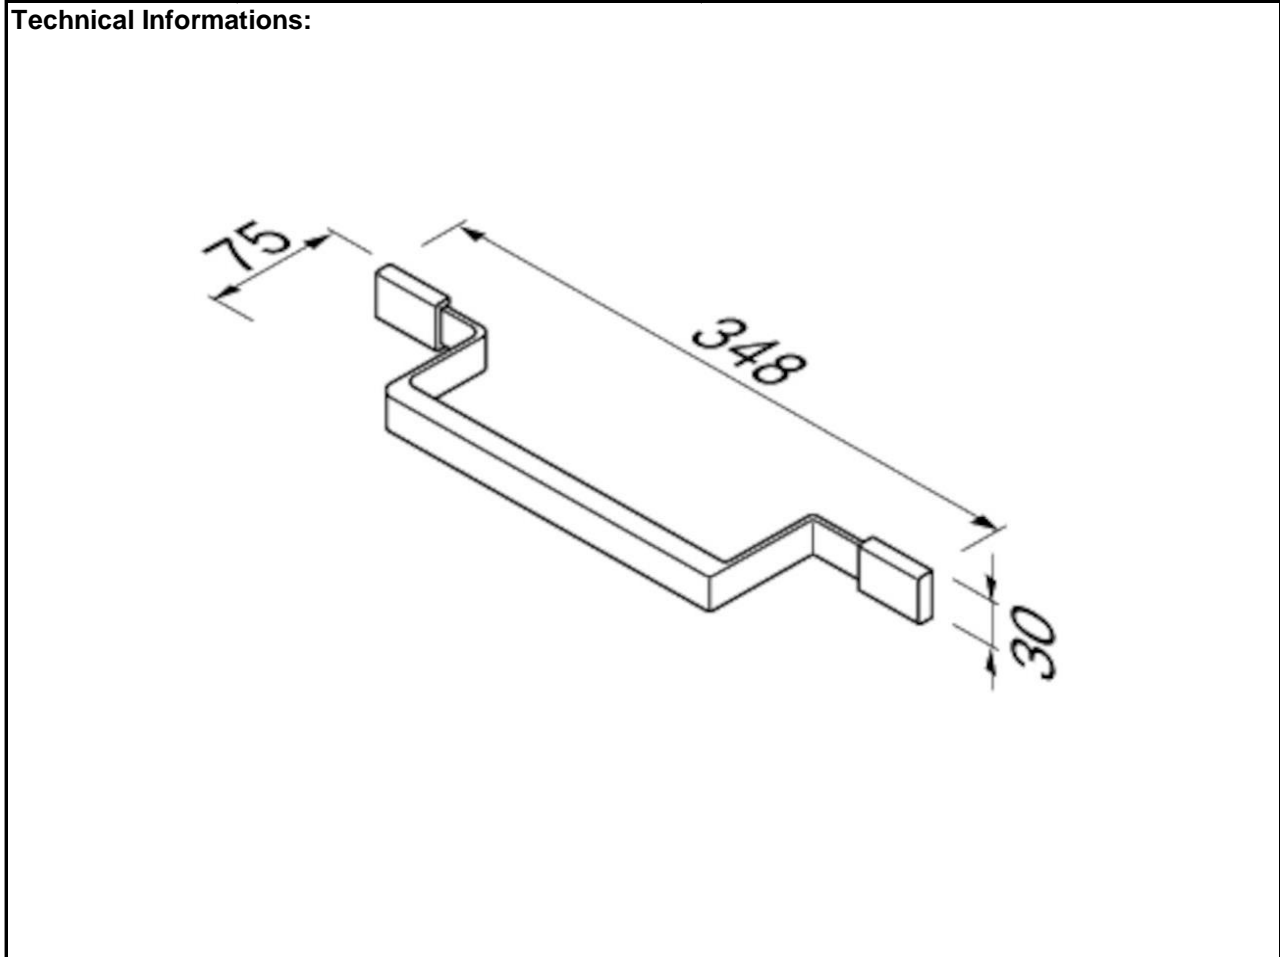

## SPECIFICATION SHEET - bathroom accessories

<b>BRAND:</b>		<b>Product Photo:</b>  
<b>ORIGIN:</b>	Netherlands	
<b>SERIES:</b>	<b>AIM</b>	
<b>PRODUCT DESCRIPTION:</b>	Grab bar	
<b>MODEL No.</b>	8406-02	
<b>FINISH/COLOUR:</b>	Chrome plated	
<b>DIMENSIONS:</b>	348mm x 75mm x 30mm	
<b>OPTIONAL MATCHING PARTS:</b>		