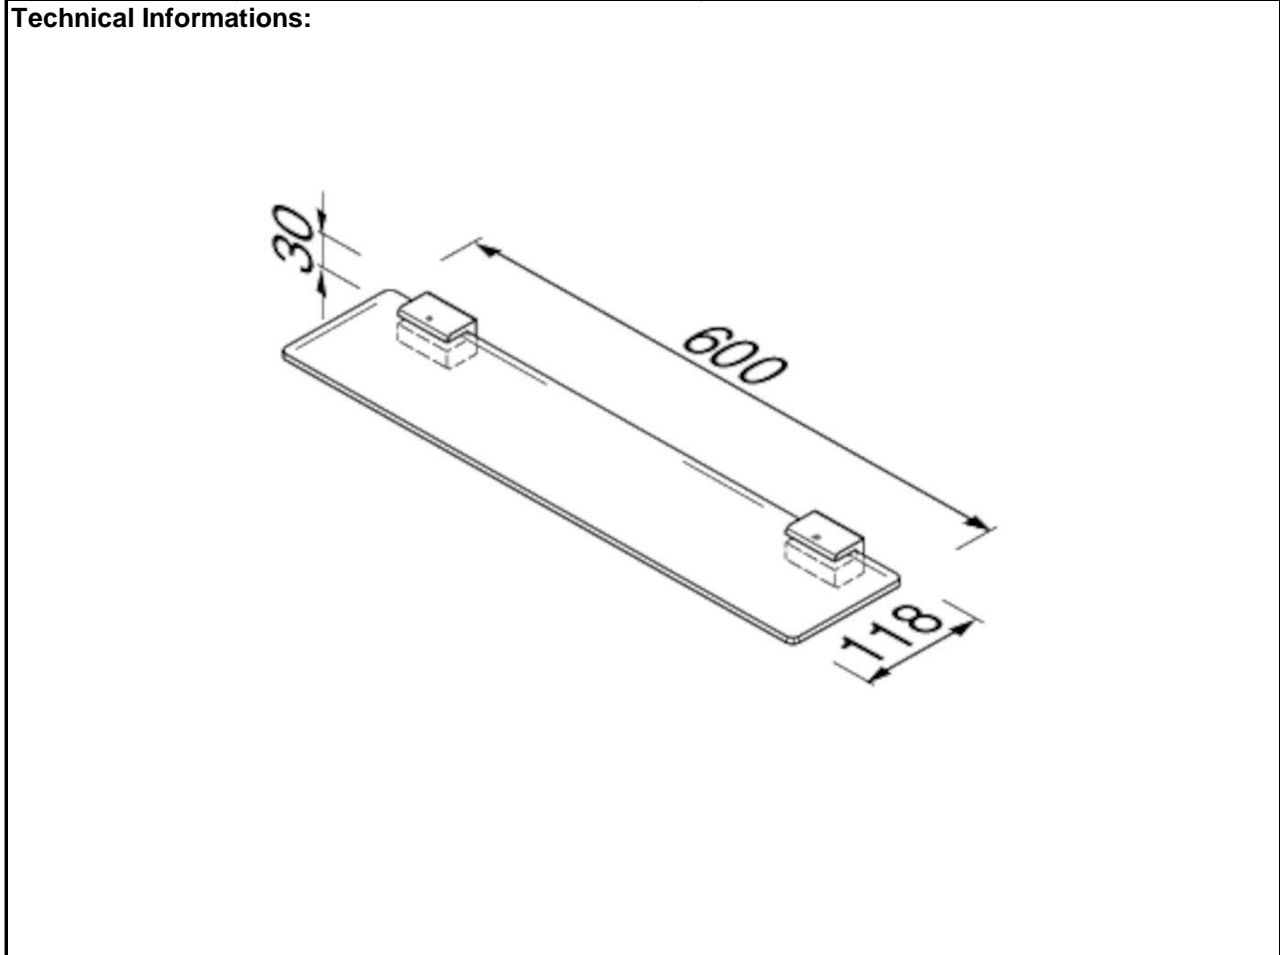

SPECIFICATION SHEET - bathroom accessories

BRAND:		Product Photo: 
ORIGIN:	Netherlands	
SERIES:	AIM	
PRODUCT DESCRIPTION:	Shelf 60cm	
MODEL No.	8401-02	
FINISH/COLOUR:	Chrome plated	
DIMENSIONS:	600mm x 118mm x 30mm	
OPTIONAL MATCHING PARTS:		