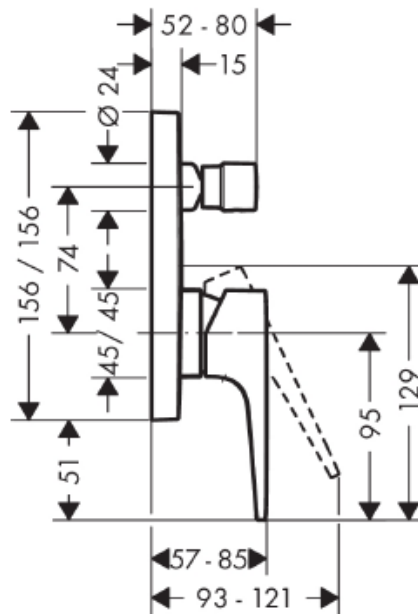

SPECIFICATION SHEET - fittings

BRAND:	hansgrohe	Product Photo:
ORIGIN:	Germany	
SERIES:	Metropol (Loop Handle)	
PRODUCT DESCRIPTION:	Finish set for bath & shower mixer	
MODEL No.	74545 000	
FINISH/COLOUR:	Chrome-plated	
DIMENSIONS:	156mm x 156mm	
OPTIONAL MATCHING PARTS:		

Technical Informations: Suitable for continous flow water heater

REMINDER:	Pipe flushing must be done before faucets are installed. Failure to do so voids the warranty. Do not use cleaners containing abrasive cleansers, ammonia, bleach, acids, waxes, alcohol, solvents or other products not recommended for chrome. All information is for reference only, installation shall always be based on the actual product delivered.