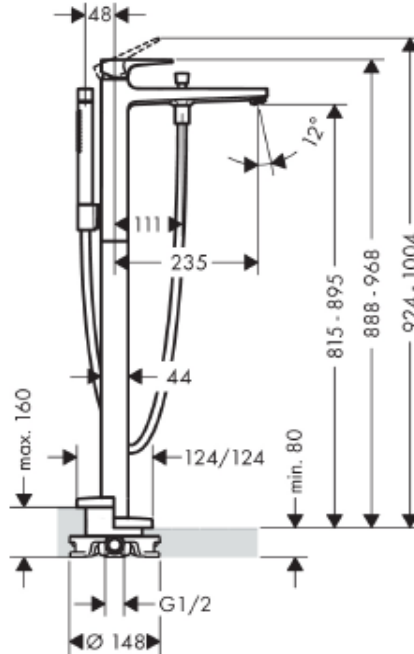

SPECIFICATION SHEET - fittings

BRAND:	hansgrohe	Product Photo:
ORIGIN:	Germany	
SERIES:	Metropol (Loop Handle)	
PRODUCT DESCRIPTION:	Floor mounted tub mixer • spray type: normal and spray jet • flow rate: 21 l/min	
MODEL No.	74532 000	
FINISH/COLOUR:	Chrome-plated	
DIMENSIONS:	235mm spout projection	
OPTIONAL MATCHING PARTS:		

Technical Informations: Suitable for continous flow water heater

REMINDER:	Pipe flushing must be done before faucets are installed. Failure to do so voids the warranty.
	Do not use cleaners containing abrasive cleansers, ammonia, bleach, acids, waxes, alcohol, solvents or other products not recommended for chrome.
	All information is for reference only, installation shall always be based on the actual product delivered.