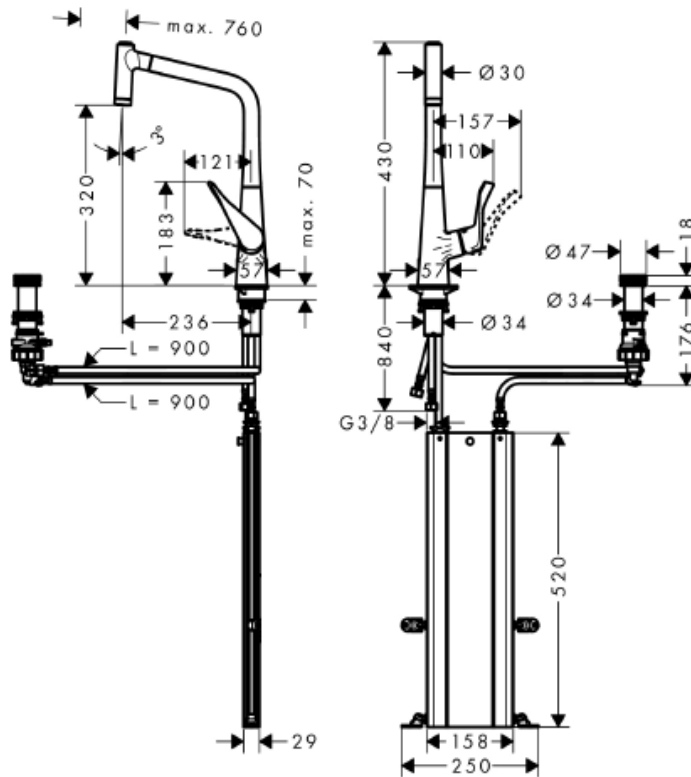

SPECIFICATION SHEET - kitchen sinks

BRAND:	hansgrohe	Product Photo:
ORIGIN:	Germany	
SERIES:	Sink Mixer with Pull-out Spray	
PRODUCT DESCRIPTION:	Metris Select 320 2-hole single lever kitchen sink mixer with pull-out spray Flexible Position of faucet controls, 2 tap holes Laminar spray and shower spray Select Button (side): - Push: Start and stop - water flow - Turn: Open/Close Drain	
MODEL No.	73806.000	
FINISH/COLOUR:	Chrome-plated	
DIMENSIONS:	430mm height, 236mm spout projection	
OPTIONAL MATCHING PARTS:		

Technical Informations:

REMINDER:	Do not use cleaners containing abrasive cleansers, ammonia, bleach, acids, waxes, alcohol, solvents or other products not recommended for chrome. All information is for reference only, installation shall always be based on the actual product delivered.