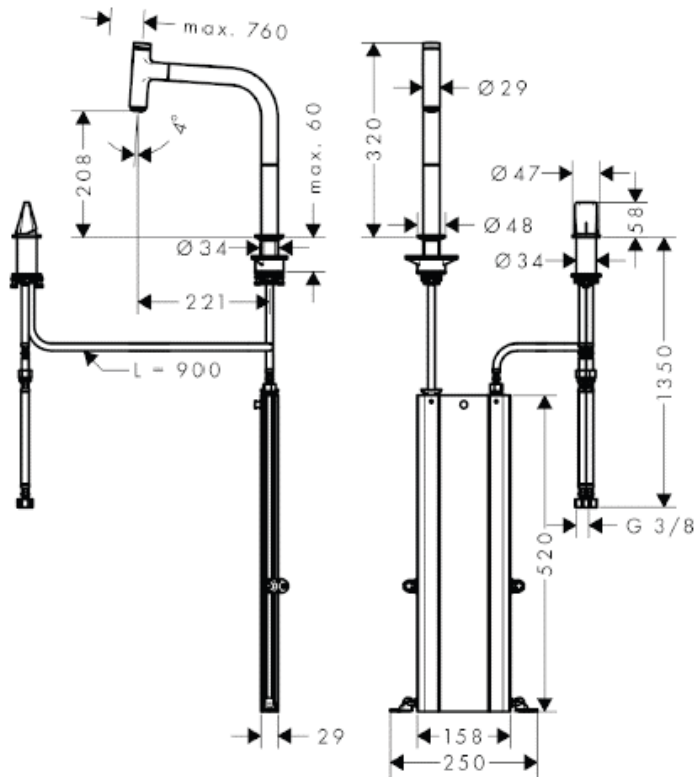

SPECIFICATION SHEET - kitchen sinks

BRAND:	hansgrohe	Product Photo:
ORIGIN:	Germany	
SERIES:	Sink Mixer with Pull-out Spray	
PRODUCT DESCRIPTION:	Metris Select 200 2-hole single lever kitchen sink mixer with pull-out spray Flexible position of faucet controls, 2 tap holes normal spray Select button (mixer): Start/Stop - water flow mixing with sBox for quiet, smooth and protected hose	
MODEL No.	73804.000	
FINISH/COLOUR:	Chrome-plated	
DIMENSIONS:	320mm height, 221mm spout projection	
OPTIONAL MATCHING PARTS:		

Technical Informations:

REMINDER:	Do not use cleaners containing abrasive cleansers, ammonia, bleach, acids, waxes, alcohol, solvents or other products not recommended for chrome. All information is for reference only, installation shall always be based on the actual product delivered.