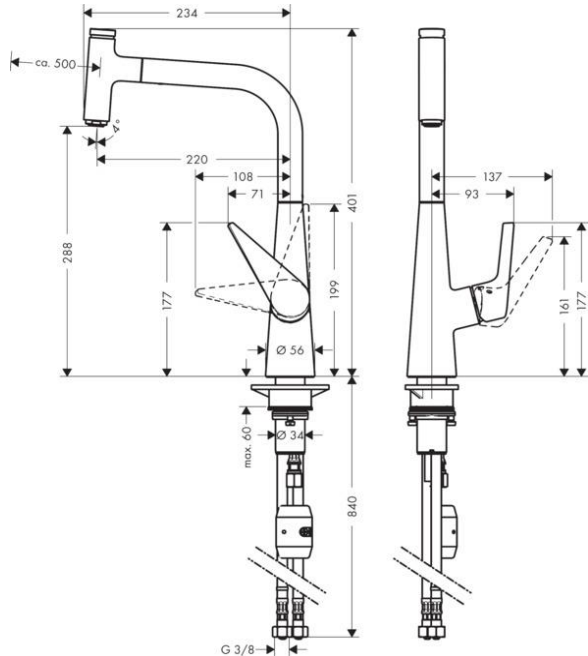

SPECIFICATION SHEET - fittings

BRAND:	hangrohe	Product Photo:
ORIGIN:	Germany	
SERIES:	Sink Mixers	
PRODUCT DESCRIPTION:	Allegra Talis Select 300 single lever kitchen mixer with pull-out spray • Flow rate: 10 l./min. at 3 bar • Flow pressure; 1~5 bar (15~70 psi)	
MODEL No.	72821 000	
FINISH/COLOUR:	Chrome-plated	
DIMENSIONS:	401mm height 220mm spout projection	
OPTIONAL MATCHING PARTS:	2x angle valve 1/2"x3/8"	

Technical Informations: Suitable for continous flow water heater

REMINDER:	Pipe flushing must be done before faucets are installed. Failure to do so voids the warranty.
	Do not use cleaners containing abrasive cleansers, ammonia, bleach, acids, waxes, alcohol, solvents or other products not recommended for chrome.
	All information is for reference only, installation shall always be based on the actual product delivered.