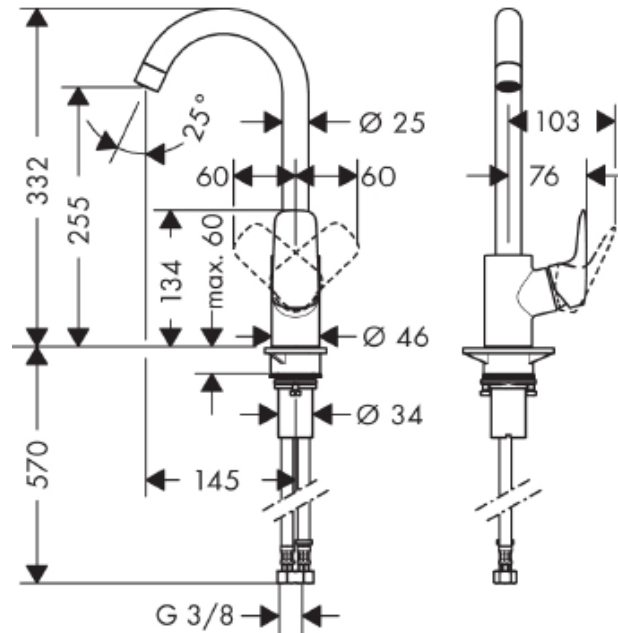

SPECIFICATION SHEET - fittings

BRAND:	hansgrohe	Product Photo: 
ORIGIN:	Germany	
SERIES:	Sink Mixers	
PRODUCT DESCRIPTION:	Allegra Logis 260 Single lever kitchen mixer • Flow rate: 10 l./min. at 3 bar • Flow pressure; 1~5 bar (15~70 psi)	
MODEL No.	71835 000	
FINISH/COLOUR:	Chrome-plated	
DIMENSIONS:	332mm height 145mm spout projection	
OPTIONAL MATCHING PARTS:	2x angle valve 1/2"x3/8"	

Technical Informations: Suitable for continous flow water heater

REMINDER:	<p style="color: magenta;">Pipe flushing must be done before faucets are installed. Failure to do so voids the warranty.</p> <p>Do not use cleaners containing abrasive cleansers, ammonia, bleach, acids, waxes, alcohol, solvents or other products not recommended for chrome.</p> <p>All information is for reference only, installation shall always be based on the actual product delivered.</p>
------------------	---