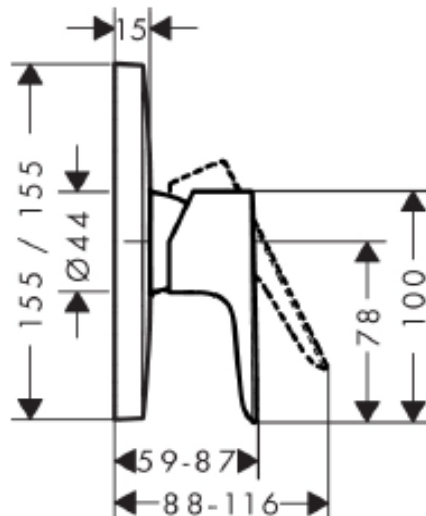

SPECIFICATION SHEET - fittings

BRAND:	hansgrohe	Product Photo:
ORIGIN:	Germany	
SERIES:	Talis E	
PRODUCT DESCRIPTION:	Finish set for concealed shower mixer • Flow rate: 22 l./min. at 3 bar • Flow pressure; 1~5 bar (15~70 psi)	
MODEL No.	71765 000	
FINISH/COLOUR:	Chrome-plated	
DIMENSIONS:	155mm x 155mm	
OPTIONAL MATCHING PARTS:	01800180 iBox	

Technical Informations: Suitable for continous flow water heater

REMINDER:	Pipe flushing must be done before faucets are installed. Failure to do so voids the warranty.
	Do not use cleaners containing abrasive cleansers, ammonia, bleach, acids, waxes, alcohol, solvents or other products not recommended for chrome.
	All information is for reference only, installation shall always be based on the actual product delivered.