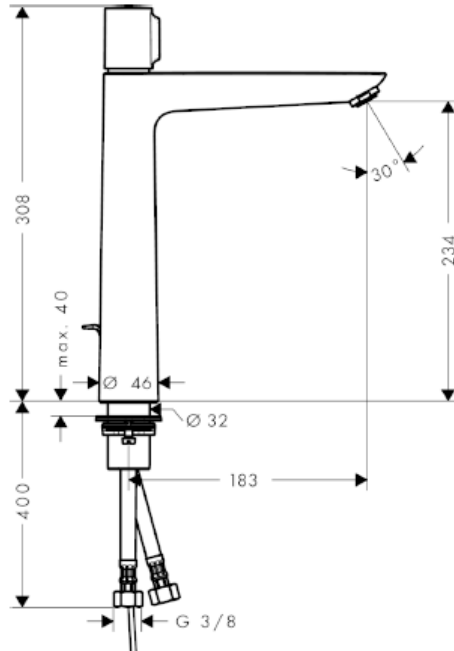

SPECIFICATION SHEET - fittings

BRAND:	hansgrohe	Product Photo:
ORIGIN:	Germany	
SERIES:	Talis Select E	
PRODUCT DESCRIPTION:	Tall single lever basin mixer 240 for washbowl • with basin pop-up waste 1 1/4" • Flow rate: 5 l./min. at 3 bar • Flow pressure; 1~5 bar (15~70 psi)	
MODEL No.	71752 000	
FINISH/COLOUR:	Chrome-plated	
DIMENSIONS:	308mm height 183mm spout projection	
OPTIONAL MATCHING PARTS:	2x angle valve 1/2"x3/8"	

Technical Informations: Suitable for continous flow water heater

REMINDER:	Pipe flushing must be done before faucets are installed. Failure to do so voids the warranty. Do not use cleaners containing abrasive cleansers, ammonia, bleach, acids, waxes, alcohol, solvents or other products not recommended for chrome. All information is for reference only, installation shall always be based on the actual product delivered.