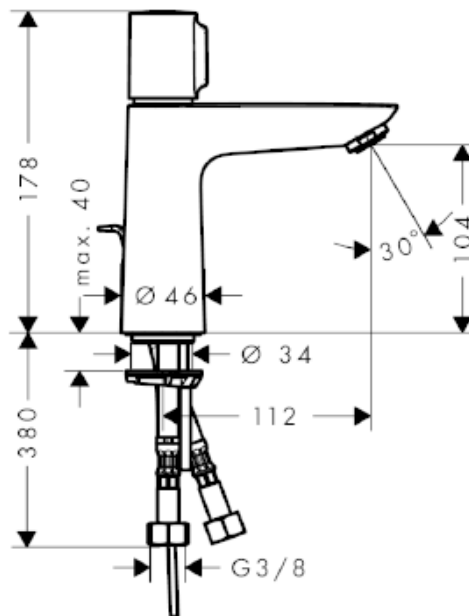

SPECIFICATION SHEET - fittings

BRAND:	hansgrohe	Product Photo:
ORIGIN:	Germany	
SERIES:	Talis Select E	
PRODUCT DESCRIPTION:	Single lever basin mixer 110 • with basin pop-up waste 1¼" • Flow rate: 5 l./min. at 3 bar • Flow pressure; 1~5 bar (15~70 psi)	
MODEL No.	71750 000	
FINISH/COLOUR:	Chrome-plated	
DIMENSIONS:	178mm height 112mm spout projection	
OPTIONAL MATCHING PARTS:	2x angle valve ½"x¾"	

Technical Informations: Suitable for continous flow water heater

REMINDER:	Pipe flushing must be done before faucets are installed. Failure to do so voids the warranty.
	Do not use cleaners containing abrasive cleansers, ammonia, bleach, acids, waxes, alcohol, solvents or other products not recommended for chrome.
	All information is for reference only, installation shall always be based on the actual product delivered.