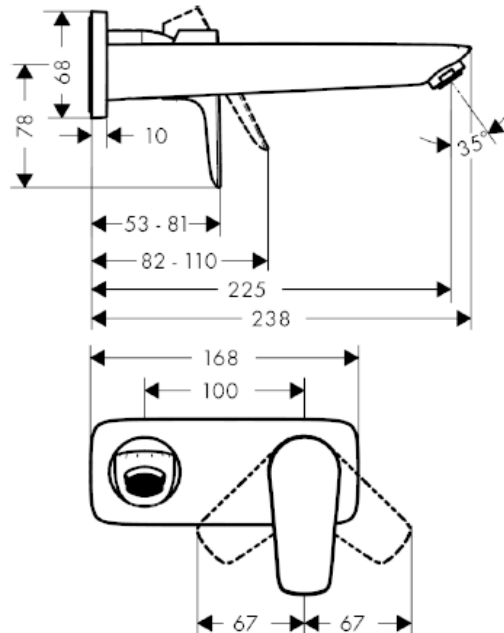

SPECIFICATION SHEET - fittings

BRAND:	hansgrohe	Product Photo:
ORIGIN:	Germany	
SERIES:	Talis E	
PRODUCT DESCRIPTION:	Finish set for wall mounted single lever basin mixer • Flow rate: 5 l./min. at 3 bar • Flow pressure; 1~5 bar (15~70 psi)	
MODEL No.	71734 000	
FINISH/COLOUR:	Chrome-plated	
DIMENSIONS:	238mm L x 168mm W x 68mm H 225mm spout projection	
OPTIONAL MATCHING PARTS:	13622180 basic set for concealed mixer basin waste trap	

Technical Informations: Suitable for continous flow water heater

REMINDER:	Pipe flushing must be done before faucets are installed. Failure to do so voids the warranty.
	Do not use cleaners containing abrasive cleansers, ammonia, bleach, acids, waxes, alcohol, solvents or other products not recommended for chrome.
	All information is for reference only, installation shall always be based on the actual product delivered.