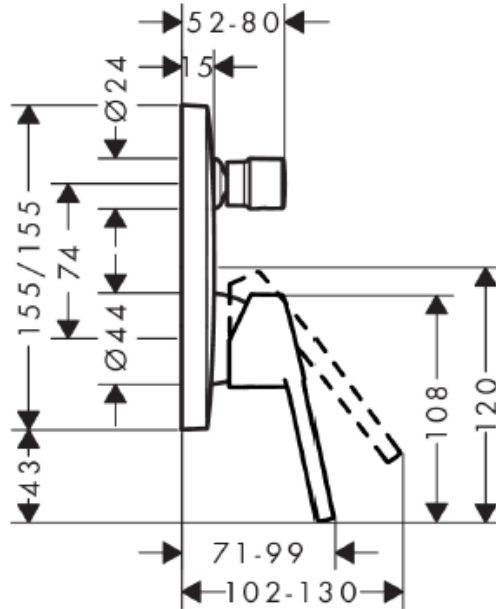

SPECIFICATION SHEET - fittings

BRAND:	hansgrohe	Product Photo:
ORIGIN:	Germany	
SERIES:	Logis Loop	
PRODUCT DESCRIPTION:	Finish set for bath & shower mixer	
MODEL No.	71264 000	
FINISH/COLOUR:	Chrome-plated	
DIMENSIONS:	155mm x 155mm	
OPTIONAL MATCHING PARTS:	01800180 iBox	

Technical Informations: Suitable for continous flow water heater

REMINDER:	Pipe flushing must be done before faucets are installed. Failure to do so voids the warranty. Do not use cleaners containing abrasive cleansers, ammonia, bleach, acids, waxes, alcohol, solvents or other products not recommended for chrome. All information is for reference only, installation shall always be based on the actual product delivered.