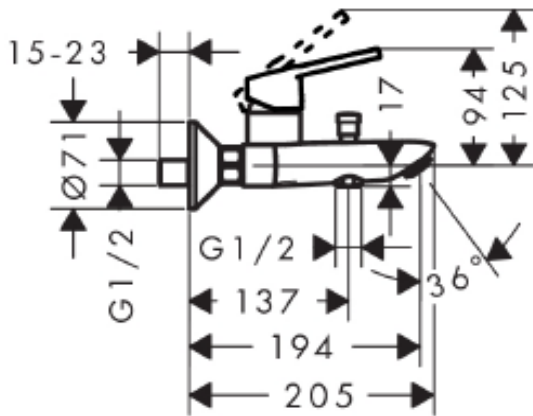

SPECIFICATION SHEET - fittings

BRAND:	hansgrohe	Product Photo:
ORIGIN:	Germany	
SERIES:	Logis Loop	
PRODUCT DESCRIPTION:	Exposed bath & shower mixer • spray type: normal spray • flow rate handshower: 17 l/min • flow rate bath filler: 20 l/min	
MODEL No.	71244 000	
FINISH/COLOUR:	Chrome-plated	
DIMENSIONS:	205mm L x 221mm W 194mm spout projection	
OPTIONAL MATCHING PARTS:		

Technical Informations: Suitable for continous flow water heater

REMINDER:	Pipe flushing must be done before faucets are installed. Failure to do so voids the warranty.
	Do not use cleaners containing abrasive cleansers, ammonia, bleach, acids, waxes, alcohol, solvents or other products not recommended for chrome.
	All information is for reference only, installation shall always be based on the actual product delivered.