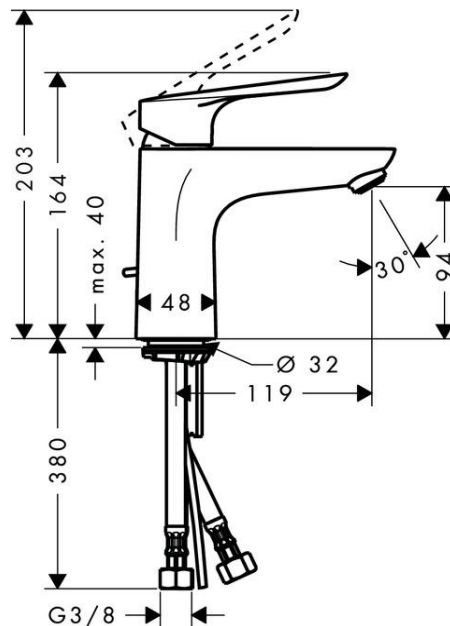

SPECIFICATION SHEET - fittings

BRAND:	hansgrohe	Product Photo:
ORIGIN:	Germany	
SERIES:	Logis E	
PRODUCT DESCRIPTION:	Single lever basin mixer 100 Coolstart • with pop-up waste set G 1 ¼" • ComfortZone 100 • normal spray • flow rate: 5 l/min at 3 bar	
MODEL No.	71165 000	
FINISH/COLOUR:	Chrome-plated	
DIMENSIONS:	119mm spout projection	
OPTIONAL MATCHING PARTS:	2x angle valve ½"x¾" 1x basin waste trap 1¼"	

Technical Informations: Suitable for continous flow water heater

REMINDER:	Pipe flushing must be done before faucets are installed. Failure to do so voids the warranty.
	Do not use cleaners containing abrasive cleansers, ammonia, bleach, acids, waxes, alcohol, solvents or other products not recommended for chrome.
	All information is for reference only, installation shall always be based on the actual product delivered.