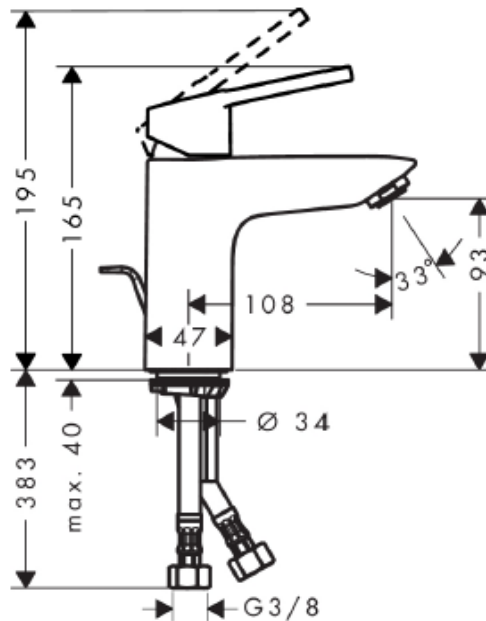

SPECIFICATION SHEET - fittings

BRAND:	hansgrohe	Product Photo:
ORIGIN:	Germany	
SERIES:	Logis Loop	
PRODUCT DESCRIPTION:	Single lever basin mixer 100 • CoolStart • with pop-up waste set G 1 ¼" • spray type: normal spray • flow rate: 5 l/min	
MODEL No.	71154 000	
FINISH/COLOUR:	Chrome-plated	
DIMENSIONS:	165mm height 108mm spout projection	
OPTIONAL MATCHING PARTS:	2x angle valve ½"x¾" basin waste trap	

Technical Informations: Suitable for continous flow water heater

REMINDER:	Pipe flushing must be done before faucets are installed. Failure to do so voids the warranty.
	Do not use cleaners containing abrasive cleansers, ammonia, bleach, acids, waxes, alcohol, solvents or other products not recommended for chrome.
	All information is for reference only, installation shall always be based on the actual product delivered.