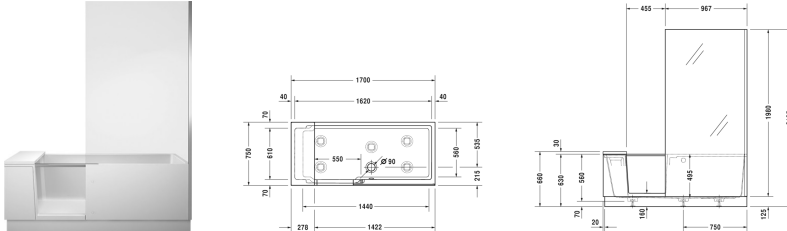

Shower + Bath Bathtub # 70040400000000 / 70040400010000

Bathtub	Dimension	Weight	Order number
corner right, with mounted door, with support frame, DuraSolid A, 2105 mm			
Colors			
00 White Alpin			
Variant			
transparent glass, corner right		165.000 kilogram	700404000000000
mirror glass, corner right		165.000 kilogram	700404000100000
Infobox			
Bathtub only available with waste and overflow # 791246 00 0 00 1000 or # 791249 00 0 00 1000 , included in delivery: - Pad - mounted door - skirting - mounted support frame - Shower Screen - Glass profile - panel - flexible hose			
Necessary accessory			
Waste and overflow Quadroval chrome, for Shower + Bath bathtubs, outlet diameter 90 mm, bowden cable 700 mm			791246
Waste and overflow Quadroval with water inlet, *			791249
Suitable products			
Rubber profile for noise reduction, length: 3300 mm,			790104

All drawings contain the necessary measurements which are subject to standard tolerances. They are stated in mm and are non-binding. Exact measurements, in particular for customised installation scenarios, can only be taken from the finished ceramic piece.