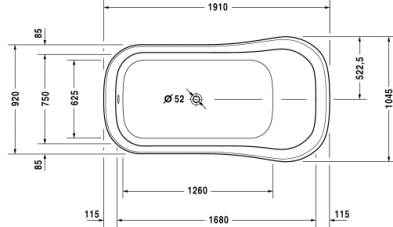

Bathtub # 70028400000000 / 710284005001000 /
760284001001000 / 760284002001000 / 760284003001000 /
760284004161000

|< 1910 mm >|

Esplanade

Bathtub	Dimension	Weight	Order number
freestanding, with acrylic panel, 5 mm sanitary acrylic			
Colors			
00 White Alpin			
Variant			
Basic model	1910 x 1045 mm	96,000 kg	70028400000000
Combi-System L	1910 x 1045 mm	-	710284005001000
Air-System	1910 x 1045 mm	96,000 kg	760284001001000
Jet-System	1910 x 1045 mm	96,000 kg	760284002001000
Combi-System P	1910 x 1045 mm	96,000 kg	760284003001000
Combi-System E	1910 x 1045 mm	96,000 kg	760284004161000
Accessory for bath- and whirltub			
Esplanade headrest, white	-	-	790005
Surcharge for drillings of the tub rim for bathtub handle	-	-	790660
Accessory for bathtub			
Waste and overflow Quadroval, chrome	-	-	790299
Waste and overflow Quadroval with water inlet, chrome	-	-	791200
Cable-driven waste and overflow with base inlet, chrome	-	-	791208
LED coloured light with remote control for bathtubs (white -00, chrome -10)	-	-	790840
Sound for bathtubs	-	-	791851
Accessory for whirltub			
Surcharge for waste and overflow Quadroval with water inlet, chrome	-	-	791207
Surcharge for waste and overflow with base inlet, chrome	-	-	790280
LED coloured light for whirltubs with Air-System, Jet-System, Combi-System P or Durapearl-System	-	-	791850
Sound for whirltubs with Air-System, Jet-System, Combi-System P or Durapearl-System	-	-	791852
Sound for whirltubs with Combi-System E	-	-	791853

All drawings contain the necessary measurements which are subject to standard tolerances. They are stated in mm and are non-binding. Exact measurements, in particular for customised installation scenarios, can only be taken from the finished ceramic piece.