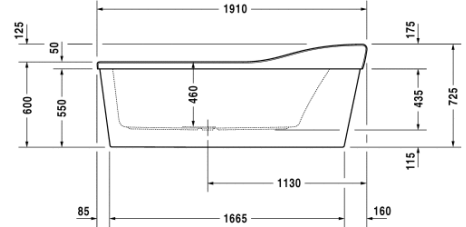

Bathtub # 70028400000000 / 710284005001000 /
760284001001000 / 760284002001000 / 760284003001000 /
760284004161000

|< 1910 mm >|

Esplanade

Bathtub	Dimension	Weight	Order number
freestanding, with acrylic panel, 5 mm sanitary acrylic			
Colors			
00 White Alpin			
Variant			
Basic model	1910 x 1045 mm	96,000 kg	70028400000000
Combi-System L	1910 x 1045 mm	-	710284005001000
Air-System	1910 x 1045 mm	96,000 kg	760284001001000
Jet-System	1910 x 1045 mm	96,000 kg	760284002001000
Combi-System P	1910 x 1045 mm	96,000 kg	760284003001000
Combi-System E	1910 x 1045 mm	96,000 kg	760284004161000
Accessory for bath- and whirltub			
Esplanade headrest, white	-	-	790005
Surcharge for drillings of the tub rim for bathtub handle	-	-	790660
Accessory for bathtub			
Waste and overflow Quadroval, chrome	-	-	790299
Waste and overflow Quadroval with water inlet, chrome	-	-	791200
Cable-driven waste and overflow with base inlet, chrome	-	-	791208
LED coloured light with remote control for bathtubs (white -00, chrome -10)	-	-	790840
Sound for bathtubs	-	-	791851
Accessory for whirltub			
Surcharge for waste and overflow Quadroval with water inlet, chrome	-	-	791207
Surcharge for waste and overflow with base inlet, chrome	-	-	790280
LED coloured light for whirltubs with Air-System, Jet-System, Combi-System P or Durapearl-System	-	-	791850
Sound for whirltubs with Air-System, Jet-System, Combi-System P or Durapearl-System	-	-	791852
Sound for whirltubs with Combi-System E	-	-	791853

All drawings contain the necessary measurements which are subject to standard tolerances. They are stated in mm and are non-binding. Exact measurements, in particular for customised installation scenarios, can only be taken from the finished ceramic piece.