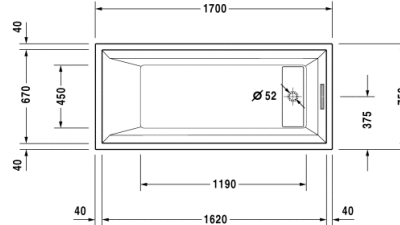

Bathtub # 70007500000000 / 710075001001000 /
710075002001000 / 710075003001000 / 710075004001000 /
710075005001000

| < 1700 mm > |

2nd floor

Bathtub	Dimension	Weight	Order number
rectangle, built-in, with special waste and overflow, 5 mm sanitary acrylic Additional information Connection hose 1/2" inside thread is necessary for flood spout / Bathtub incl. special drain kit, chrome / A pipe interrupt is necessary for the flood spout			
Colors			
00 White Alpin			
Variant			
Basic model	1700 x 750 mm	33,000 kg	70007500000000
Air-System	1700 x 750 mm	-	710075001001000
Jet-System	1700 x 750 mm	-	710075002001000
Combi-System P	1700 x 750 mm	-	710075003001000
Combi-System E	1700 x 750 mm	-	710075004001000
Combi-System L	1700 x 750 mm	-	710075005001000
Accessory for bath- and whirltub			
Bathtub anchors	-	-	790103
Rubber profile	-	-	790104
Flood spout left	-	-	790215
Flood spout right	-	-	790216
Connection hose for flood spout	-	-	790131
Additional furniture options			
Tray with bookend 750 mm	345 x 655 mm	-	2F 9814
Accessory for bathtub			
Support frame for bathtubs and shower trays with length > 1000 mm	-	-	790100
Support for # 700075	-	-	790456
LED coloured light with remote control for bathtubs (white -00, chrome -10)	-	-	790840
Sound for bathtubs	-	-	791851
Tub cover, 750 x 425 mm, (white -00, anthracite -68), 2 pcs.	-	-	791824
Tub cover, 750 x 425 mm, (white -00, anthracite -68), with cut-out for hand shower tube, 2 pcs.	-	-	791825
Accessory for whirltub			
LED coloured light with remote control for whirltubs (not for Combi L) (white -00, chrome -10)	-	-	790841