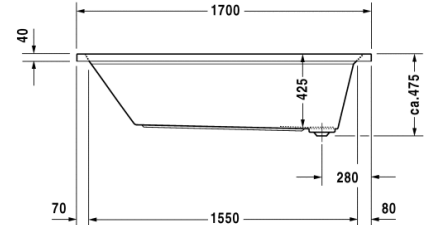

Bathtub # 70007500000000 / 710075001001000 /
710075002001000 / 710075003001000 / 710075004001000 /
710075005001000

| < 1700 mm > |

2nd floor

Bathtub	Dimension	Weight	Order number
rectangle, built-in, with special waste and overflow, 5 mm sanitary acrylic Additional information Connection hose 1/2" inside thread is necessary for flood spout / Bathtub incl. special drain kit, chrome / A pipe interrupt is necessary for the flood spout			
Colors			
00 White Alpin			
Variant			
Basic model	1700 x 750 mm	33,000 kg	70007500000000
Air-System	1700 x 750 mm	-	710075001001000
Jet-System	1700 x 750 mm	-	710075002001000
Combi-System P	1700 x 750 mm	-	710075003001000
Combi-System E	1700 x 750 mm	-	710075004001000
Combi-System L	1700 x 750 mm	-	710075005001000
Accessory for bath- and whirltub			
Bathtub anchors	-	-	790103
Rubber profile	-	-	790104
Flood spout left	-	-	790215
Flood spout right	-	-	790216
Connection hose for flood spout	-	-	790131
Additional furniture options			
Tray with bookend 750 mm	345 x 655 mm	-	2F 9814
Accessory for bathtub			
Support frame for bathtubs and shower trays with length > 1000 mm	-	-	790100
Support for # 700075	-	-	790456
LED coloured light with remote control for bathtubs (white -00, chrome -10)	-	-	790840
Sound for bathtubs	-	-	791851
Tub cover, 750 x 425 mm, (white -00, anthracite -68), 2 pcs.	-	-	791824
Tub cover, 750 x 425 mm, (white -00, anthracite -68), with cut-out for hand shower tube, 2 pcs.	-	-	791825
Accessory for whirltub			
LED coloured light with remote control for whirltubs (not for Combi L) (white -00, chrome -10)	-	-	790841