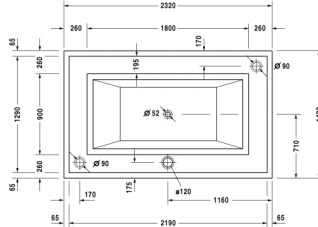

Bathtub # 700061000001000

|< 2320 mm >|

Starck X

Bathtub	Dimension	Weight	Order number
rectangle, freestanding, with two backrest slopes, with special handled stones, 5 mm sanitary acrylic Additional information Please note that the panel is not flush with the bathtub rim / Stones: marble pebbles / Tub dimensions: 1800 x 900 x 485 mm / Bathtub without overflow incl. special drain kit, chrome			
Colors			
00 White Alpin			
Variant			
Basic model	2320 x 1420 mm	246,000 kg	700061000001000
Accessory for bathtub			
Surcharge for drillings of the tub rim for bathtub handle	-	-	790660
Starck X coloured light with remote control for tub trench	-	-	790805
Wooden step	-	-	790813

All drawings contain the necessary measurements which are subject to standard tolerances. They are stated in mm and are non-binding. Exact measurements, in particular for customised installation scenarios, can only be taken from the finished ceramic piece.