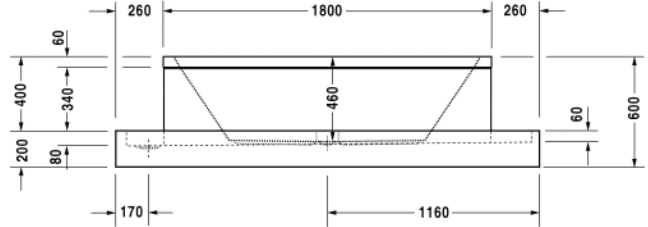

Bathtub # 700061000001000

|< 2320 mm >|

Starck X

Bathtub	Dimension	Weight	Order number
rectangle, freestanding, with two backrest slopes, with special handled stones, 5 mm sanitary acrylic Additional information Please note that the panel is not flush with the bathtub rim / Stones: marble pebbles / Tub dimensions: 1800 x 900 x 485 mm / Bathtub without overflow incl. special drain kit, chrome			
Colors			
00 White Alpin			
Variant			
Basic model	2320 x 1420 mm	246,000 kg	700061000001000
Accessory for bathtub			
Surcharge for drillings of the tub rim for bathtub handle	-	-	790660
Starck X coloured light with remote control for tub trench	-	-	790805
Wooden step	-	-	790813

All drawings contain the necessary measurements which are subject to standard tolerances. They are stated in mm and are non-binding. Exact measurements, in particular for customised installation scenarios, can only be taken from the finished ceramic piece.