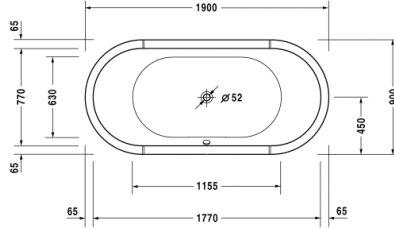

Bathtub # 70001200000000 / 710012001001000 /
710012002001000 / 710012003001000 / 710012004001000 /
710012005001000

|< 1900 mm >|

Starck tubs/shower trays

Bathtub	Dimension	Weight	Order number
oval, freestanding, with acrylic panel and support frame, 5 mm sanitary acrylic Additional information *** For ordering pillar, please refer to page xxx			
Colors			
00 White Alpin			
Variant			
Basic model	1900 x 900 mm	72,000 kg	70001200000000
Air-System	1900 x 900 mm	-	710012001001000
Jet-System	1900 x 900 mm	-	710012002001000
Combi-System P	1900 x 900 mm	-	710012003001000
Combi-System E	1900 x 900 mm	-	710012004001000
Combi-System L	1900 x 900 mm	-	710012005001000
Accessory for bath- and whirltub			
Surcharge for drillings of the tub rim for bathtub handle	-	-	790660
Additional furniture options			
Pillar for freestanding bathtubs	200 x 450 mm	-	PI 8767 L/R
Feet	-	-	PI 9909
Accessory for bathtub			
Waste- and overflow Quadroval for freestanding bathtubs, chrome	-	-	790295
Waste- and overflow Quadroval for freestanding bathtubs, with integrated water-inlet, chrome	-	-	790296
Cable-driven waste and overflow with base inlet, chrome	-	-	790277
LED coloured light with remote control for bathtubs (white -00, chrome -10)	-	-	790840
Sound for bathtubs	-	-	791851
Accessory for whirltub			
Surcharge for waste and overflow Quadroval with water inlet, chrome	-	-	791210
Surcharge for waste and overflow with base inlet, chrome	-	-	790278
LED coloured light with remote control for whirltubs (not for Combi L) (white -00, chrome -10)	-	-	790841
Sound for whirltubs with Air-System, Jet-System, Combi-System P or Durapearl-System	-	-	791852
Sound for whirltubs with Combi-System E	-	-	791853