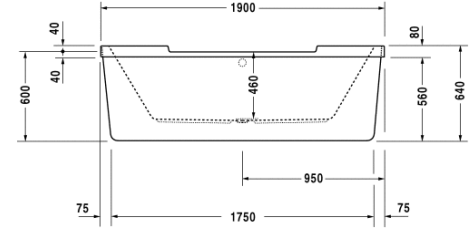

Bathtub # 70001200000000 / 710012001001000 /
710012002001000 / 710012003001000 / 710012004001000 /
710012005001000

|< 1900 mm >|

Starck tubs/shower trays

Bathtub	Dimension	Weight	Order number
oval, freestanding, with acrylic panel and support frame, 5 mm sanitary acrylic Additional information *** For ordering pillar, please refer to page xxx			
Colors			
00 White Alpin			
Variant			
Basic model	1900 x 900 mm	72,000 kg	70001200000000
Air-System	1900 x 900 mm	-	710012001001000
Jet-System	1900 x 900 mm	-	710012002001000
Combi-System P	1900 x 900 mm	-	710012003001000
Combi-System E	1900 x 900 mm	-	710012004001000
Combi-System L	1900 x 900 mm	-	710012005001000
Accessory for bath- and whirltub			
Surcharge for drillings of the tub rim for bathtub handle	-	-	790660
Additional furniture options			
Pillar for freestanding bathtubs	200 x 450 mm	-	PI 8767 L/R
Feet	-	-	PI 9909
Accessory for bathtub			
Waste- and overflow Quadroval for freestanding bathtubs, chrome	-	-	790295
Waste- and overflow Quadroval for freestanding bathtubs, with integrated water-inlet, chrome	-	-	790296
Cable-driven waste and overflow with base inlet, chrome	-	-	790277
LED coloured light with remote control for bathtubs (white -00, chrome -10)	-	-	790840
Sound for bathtubs	-	-	791851
Accessory for whirltub			
Surcharge for waste and overflow Quadroval with water inlet, chrome	-	-	791210
Surcharge for waste and overflow with base inlet, chrome	-	-	790278
LED coloured light with remote control for whirltubs (not for Combi L) (white -00, chrome -10)	-	-	790841
Sound for whirltubs with Air-System, Jet-System, Combi-System P or Durapearl-System	-	-	791852
Sound for whirltubs with Combi-System E	-	-	791853