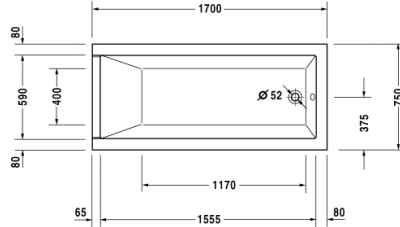

Bathtub # 70000300000000 / 710003001001000 /
710003002001000 / 710003003001000 / 710003004001000 /
710003005001000

|< 1700 mm >|

Starck tubs/shower trays

Bathtub	Dimension	Weight	Order number
rectangle, built-in, 5 mm sanitary acrylic			
Colors			
00 White Alpin			
Variant			
Basic model	1700 x 750 mm	27,800 kg	70000300000000
Air-System	1700 x 750 mm	-	710003001001000
Jet-System	1700 x 750 mm	-	710003002001000
Combi-System P	1700 x 750 mm	-	710003003001000
Combi-System E	1700 x 750 mm	-	710003004001000
Combi-System L	1700 x 750 mm	-	710003005001000
Accessory for bath- and whirltub			
Starck headrest (white -00, lightblue -31)	-	-	790000
Bathtub anchors	-	-	790103
Rubber profile	-	-	790104
Surcharge for drillings of the tub rim for bathtub handle	-	-	790660
Suitable furniture panels			
Furniture panel	1690 x 740 mm	-	ST 8787
Furniture panel	1690 x 740 mm	-	ST 8782
Furniture panel	1680 x 740 mm	-	ST 8777
Furniture panel	-	-	ST 8938
Accessory for bathtub			
Acrylic front panel for bathtubs 1700 mm	-	5,500 kg	701067
Acrylic side panel for bathtubs 750 mm	-	2,200 kg	701072
Support frame for bathtubs and shower trays with length > 1000 mm	-	-	790100
Waste and overflow Quadroval, chrome	-	-	790285
Waste and overflow Quadroval with water inlet, chrome	-	-	790286

All drawings contain the necessary measurements which are subject to standard tolerances. They are stated in mm and are non-binding. Exact measurements, in particular for customised installation scenarios, can only be taken from the finished ceramic piece.