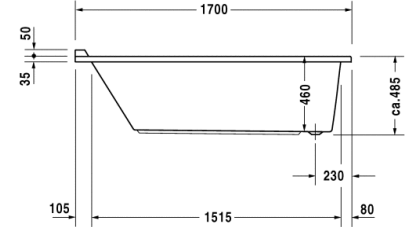

Bathtub # 70000300000000 / 710003001001000 /
710003002001000 / 710003003001000 / 710003004001000 /
710003005001000

|< 1700 mm >|

Starck tubs/shower trays

Bathtub	Dimension	Weight	Order number
rectangle, built-in, 5 mm sanitary acrylic			
Colors			
00 White Alpin			
Variant			
Basic model	1700 x 750 mm	27,800 kg	70000300000000
Air-System	1700 x 750 mm	-	710003001001000
Jet-System	1700 x 750 mm	-	710003002001000
Combi-System P	1700 x 750 mm	-	710003003001000
Combi-System E	1700 x 750 mm	-	710003004001000
Combi-System L	1700 x 750 mm	-	710003005001000
Accessory for bath- and whirltub			
Starck headrest (white -00, lightblue -31)	-	-	790000
Bathtub anchors	-	-	790103
Rubber profile	-	-	790104
Surcharge for drillings of the tub rim for bathtub handle	-	-	790660
Suitable furniture panels			
Furniture panel	1690 x 740 mm	-	ST 8787
Furniture panel	1690 x 740 mm	-	ST 8782
Furniture panel	1680 x 740 mm	-	ST 8777
Furniture panel	-	-	ST 8938
Accessory for bathtub			
Acrylic front panel for bathtubs 1700 mm	-	5,500 kg	701067
Acrylic side panel for bathtubs 750 mm	-	2,200 kg	701072
Support frame for bathtubs and shower trays with length > 1000 mm	-	-	790100
Waste and overflow Quadroval, chrome	-	-	790285
Waste and overflow Quadroval with water inlet, chrome	-	-	790286

All drawings contain the necessary measurements which are subject to standard tolerances. They are stated in mm and are non-binding. Exact measurements, in particular for customised installation scenarios, can only be taken from the finished ceramic piece.