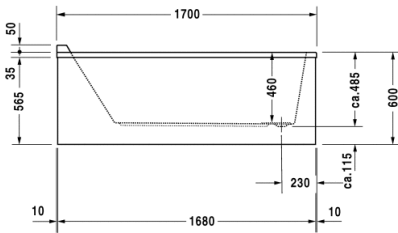

Bathtub # 70000300000000 / 710003001001000 /
710003002001000 / 710003003001000 / 710003004001000 /
710003005001000

|< 1700 mm >|

Starck tubs/shower trays

Bathtub	Dimension	Weight	Order number
rectangle, built-in, 5 mm sanitary acrylic			
Colors			
00 White Alpin			
Variant			
Basic model	1700 x 750 mm	27,800 kg	70000300000000
Air-System	1700 x 750 mm	-	710003001001000
Jet-System	1700 x 750 mm	-	710003002001000
Combi-System P	1700 x 750 mm	-	710003003001000
Combi-System E	1700 x 750 mm	-	710003004001000
Combi-System L	1700 x 750 mm	-	710003005001000
Accessory for bath- and whirltub			
Starck headrest (white -00, lightblue -31)	-	-	790000
Bathtub anchors	-	-	790103
Rubber profile	-	-	790104
Surcharge for drillings of the tub rim for bathtub handle	-	-	790660
Suitable furniture panels			
Furniture panel	1690 x 740 mm	-	ST 8787
Furniture panel	1690 x 740 mm	-	ST 8782
Furniture panel	1680 x 740 mm	-	ST 8777
Furniture panel	-	-	ST 8938
Accessory for bathtub			
Acrylic front panel for bathtubs 1700 mm	-	5,500 kg	701067
Acrylic side panel for bathtubs 750 mm	-	2,200 kg	701072
Support frame for bathtubs and shower trays with length > 1000 mm	-	-	790100
Waste and overflow Quadroval, chrome	-	-	790285
Waste and overflow Quadroval with water inlet, chrome	-	-	790286

All drawings contain the necessary measurements which are subject to standard tolerances. They are stated in mm and are non-binding. Exact measurements, in particular for customised installation scenarios, can only be taken from the finished ceramic piece.