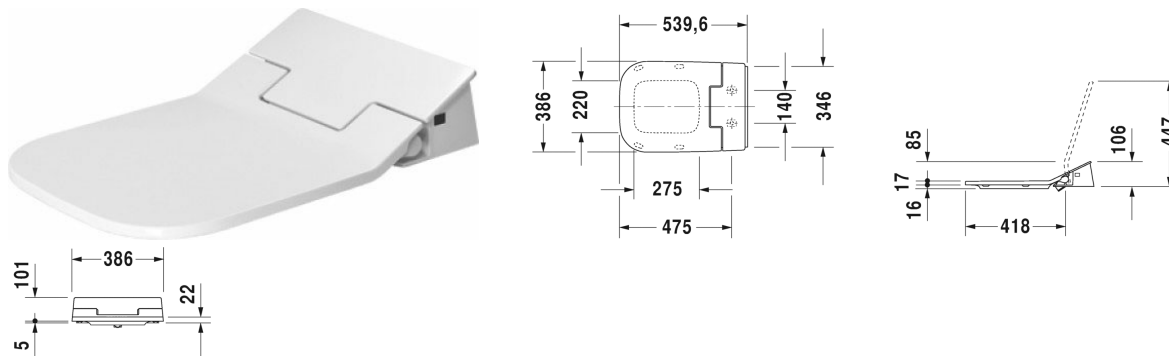

SensoWash® Slim SensoWash Slim shower toilet seat for P3 Comforts* # 611400001001300 / 611400002000300 / 611400002004300

| < 386 mm > |

SensoWash Slim shower toilet seat for P3 Comforts*	Dimension	Weight	Order number
with concealed connections, Remote control included, Locking function via remote control, Rear-, Lady- and Comfortwash, Individual adjustment of water temperature as well as spray wand position and water spray intensity, Self-cleaning spray wand, with soft closure, Night light, Seat and lid easy removable one-handed, Automatic drainage in periods of prologed disuse, on / off-button			
Colors			
00 White Alpin			
Variant			
120V 60Hz, **	386 x 540 mm	5.500 kilogram	611400001001300
220-240V 50/60Hz, **	386 x 540 mm	5.500 kilogram	611400002000300
220-240V 50/60Hz, Protection device according EN 1717 integrated	386 x 540 mm	5.500 kilogram	611400002004300
Infobox			
Install a water softener with water hardness ≥ 2.4 mmol/l ($\geq 14^\circ$ dH or 24° fH).			
Suitable products			
Toilet wall mounted Duravit Rimless for SensoWash® rimless, washdown model, Durafix included, only in combination with SensoWash, connecting elements for SensoWash with concealed connections included, EWL class 1, 380 x 570 mm	380 x 570 mm		256159
Toilet floor standing Duravit Rimless for SensoWash® rimless, back to wall, fixings included, washdown model, connecting elements for SensoWash with concealed connections included, horizontal outlet, only in combination with SensoWash, EWL class 1, 380 x 600 mm	380 x 600 mm		216659