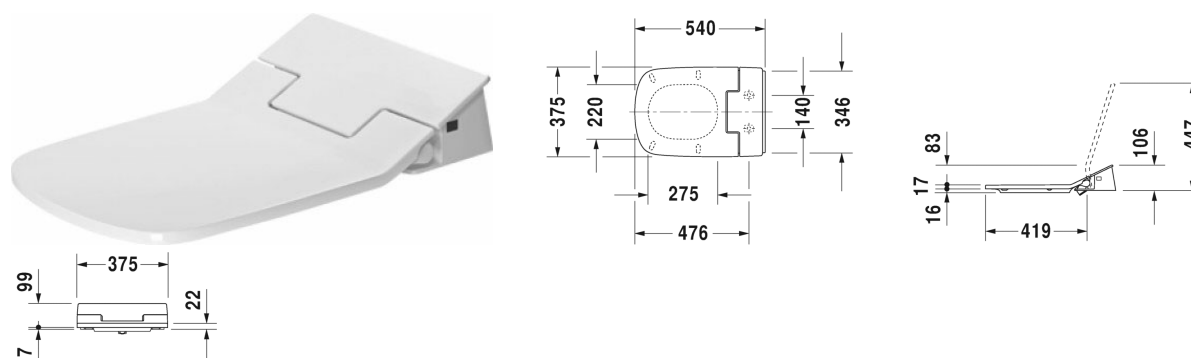

SensoWash® Slim SensoWash Slim shower toilet seat for DuraStyle* # 611200001001300 / 611200002000300 / 611200002004300

| < 375 mm > |

SensoWash Slim shower toilet seat for DuraStyle*	Dimension	Weight	Order number
with concealed connections, Remote control included, Self-cleaning spray wand, Locking function via remote control, Rear-, Lady- and Comfortwash, with soft closure, Night light, Seat and lid easy removable one-handed, Automatic drainage in periods of prologed disuse, on / off-button			
Colors			
00 White Alpin			
Variant			
120V 60Hz, **, Individual adjustment of water temperature as well as spray wand position and water spray intensity	375 x 540 mm	5.500 kilogram	611200001001300
220-240V 50/60Hz, **, Individual adjustment of water temperature as well as spray wand position and water spray intensity	375 x 540 mm	5.500 kilogram	611200002000300
220-240V 50/60Hz, Protection device according EN 1717 integrated, Individual adjustment of water temperature as well as spray wand position and water spray intensity	375 x 540 mm	5.500 kilogram	611200002004300
Infobox			
Install a water softener with water hardness ≥ 2.4 mmol/l ($\geq 14^\circ$ dH or 24° fH).			
Suitable products			
One-piece toilet for SensoWash® US-version, only in combination with SensoWash, elongated with syphonic jet action, 305 mm/12" rough-in, connecting elements for SensoWash with concealed connections included, vertical outlet, 370 x 720 mm	370 x 720 mm		215751
Toilet wall mounted for SensoWash® washdown model, only in combination with SensoWash, connecting elements for SensoWash with concealed connections included, Durafix included, EWL class 1, 370 x 620 mm	370 x 620 mm		253759