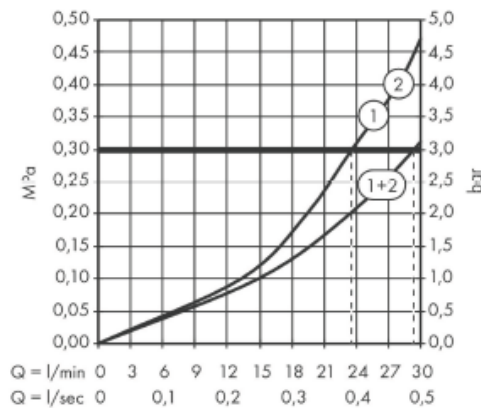

SPECIFICATION SHEET - fittings

BRAND:	AXOR®	Product Photo:
ORIGIN:	Germany	
SERIES:	One	
PRODUCT DESCRIPTION:	Thermostat module + Shut off for 2 outlets • Eco Function: flow rate regulation via lever handle • flow rate per outlet: 24 l/min	
MODEL No.	45712.000	
FINISH/COLOUR:	Chrome-plated	
DIMENSIONS:	270mm x 120mm	
OPTIONAL MATCHING PARTS:	45710.180 basic set	

Technical Informations:

REMINDER:	Pipe flushing must be done before faucets are installed. Failure to do so voids the warranty. Do not use cleaners containing abrasive cleansers, ammonia, bleach, acids, waxes, alcohol, solvents or other products not recommended for chrome. All information is for reference only, installation shall always be based on the actual product delivered.