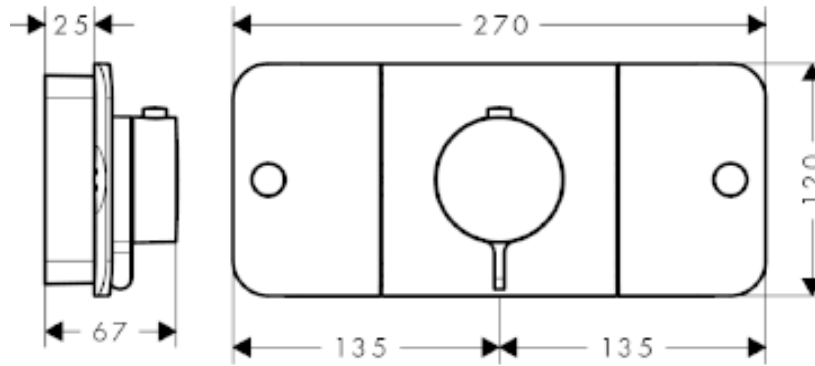

SPECIFICATION SHEET - fittings

BRAND:	AXOR®	Product Photo:
ORIGIN:	Germany	
SERIES:	One	
PRODUCT DESCRIPTION:	Thermostat module + Shut off for 2 outlets • Eco Function: flow rate regulation via lever handle • flow rate per outlet: 24 l/min	
MODEL No.	45712.000	
FINISH/COLOUR:	Chrome-plated	
DIMENSIONS:	270mm x 120mm	
OPTIONAL MATCHING PARTS:	45710.180 basic set	

Technical Informations:

REMINDER:	Pipe flushing must be done before faucets are installed. Failure to do so voids the warranty. Do not use cleaners containing abrasive cleansers, ammonia, bleach, acids, waxes, alcohol, solvents or other products not recommended for chrome. All information is for reference only, installation shall always be based on the actual product delivered.