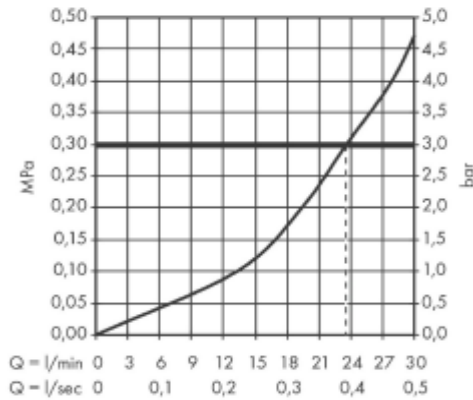

SPECIFICATION SHEET - fittings

BRAND:	AXOR®	Product Photo:
ORIGIN:	Germany	
SERIES:	One	
PRODUCT DESCRIPTION:	Thermostat module + Shut-off for 1 outlet • Eco Function: flow rate regulation via lever handle • flow rate per outlet: 24 l/min	
MODEL No.	45711.000	
FINISH/COLOUR:	Chrome-plated	
DIMENSIONS:	238mm x 120mm	
OPTIONAL MATCHING PARTS:	45710.180 basic set	

Technical Informations:

REMINDER:	Pipe flushing must be done before faucets are installed. Failure to do so voids the warranty. Do not use cleaners containing abrasive cleansers, ammonia, bleach, acids, waxes, alcohol, solvents or other products not recommended for chrome. All information is for reference only, installation shall always be based on the actual product delivered.