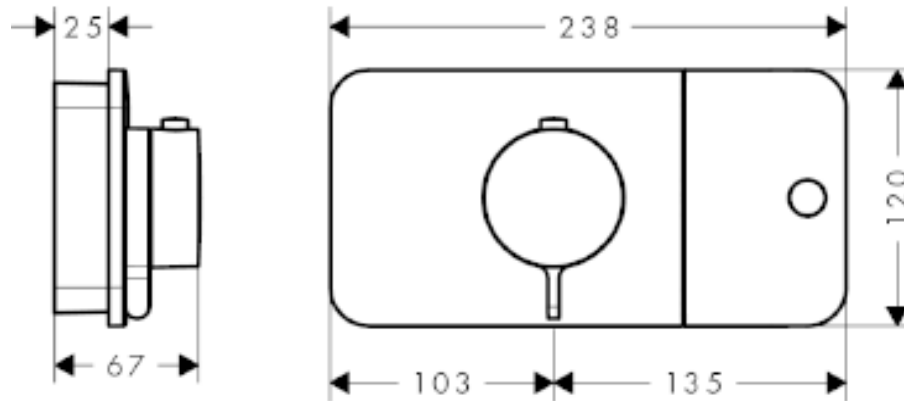

SPECIFICATION SHEET - fittings

BRAND:	AXOR®	Product Photo:
ORIGIN:	Germany	
SERIES:	One	
PRODUCT DESCRIPTION:	Thermostat module + Shut-off for 1 outlet • Eco Function: flow rate regulation via lever handle • flow rate per outlet: 24 l/min	
MODEL No.	45711.000	
FINISH/COLOUR:	Chrome-plated	
DIMENSIONS:	238mm x 120mm	
OPTIONAL MATCHING PARTS:	45710.180 basic set	

Technical Informations:

REMINDER:	Pipe flushing must be done before faucets are installed. Failure to do so voids the warranty. Do not use cleaners containing abrasive cleansers, ammonia, bleach, acids, waxes, alcohol, solvents or other products not recommended for chrome. All information is for reference only, installation shall always be based on the actual product delivered.