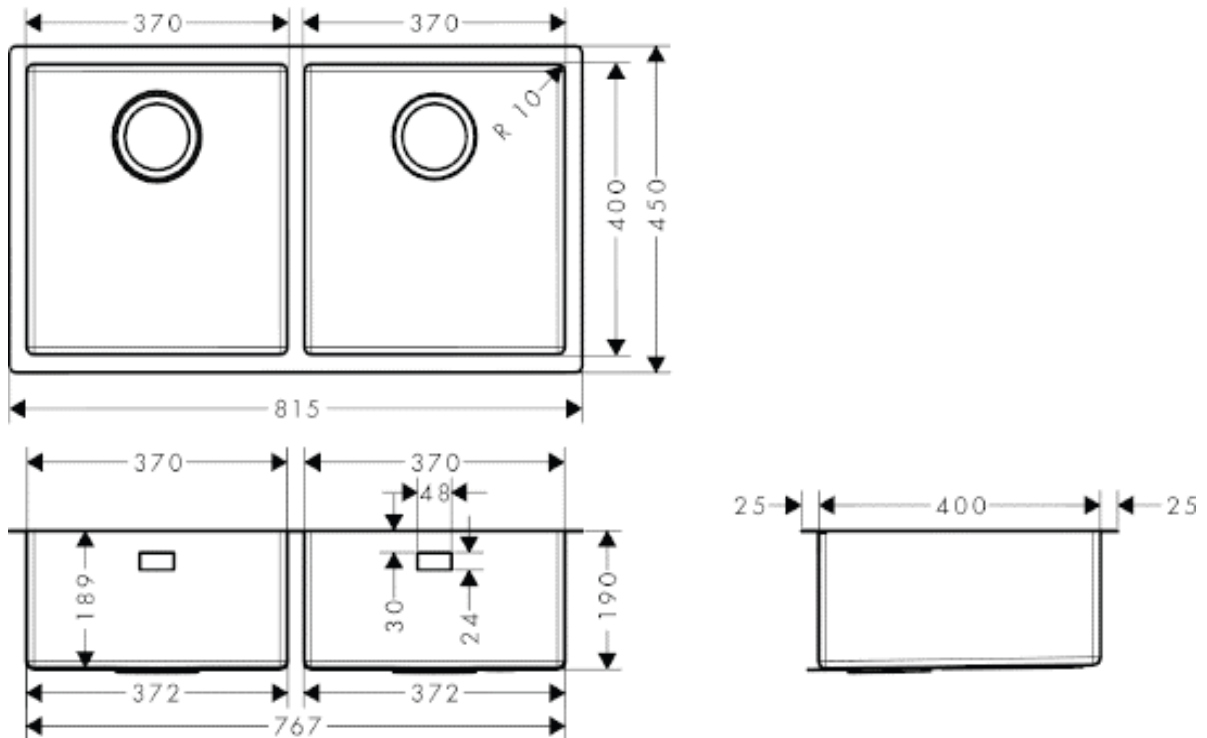

SPECIFICATION SHEET - kitchen sinks

BRAND:	hansgrohe	Product Photo:
ORIGIN:	Germany	
SERIES:	DOUBLE BOWL 370/370	
PRODUCT DESCRIPTION:	Undermount 370/370 2 bowls, stainless steel, with overflow mounting clips included bowl: 370mm x 400mm (2pcs) x 190mm	
MODEL No.	43430.809	
FINISH/COLOUR:	Stainless Steel	
DIMENSIONS:	Overall: 815mm x 450mm x 190mm	
OPTIONAL MATCHING PARTS:		

Technical Informations:

REMINDER: Do not use cleaners containing abrasive cleansers, ammonia, bleach, acids, waxes, alcohol, solvents or other products not recommended for chrome.
All information is for reference only, installation shall always be based on the actual product delivered.