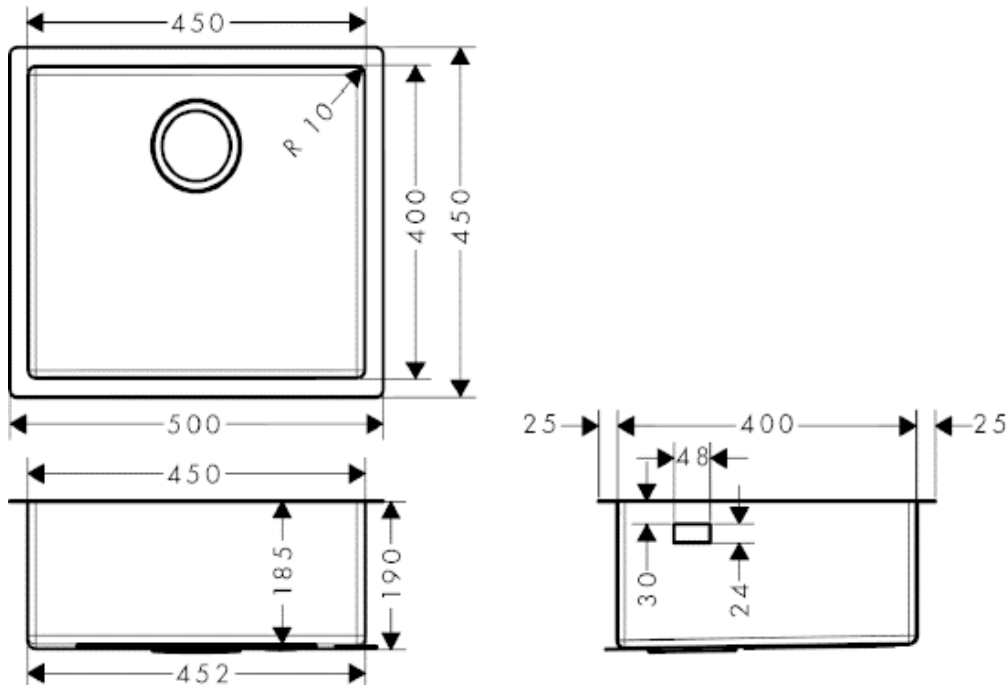

SPECIFICATION SHEET - kitchen sinks

BRAND:	hansgrohe	Product Photo:
ORIGIN:	Germany	
SERIES:	SINGLE BOWL 450	
PRODUCT DESCRIPTION:	Undermount sink 450 1 bowl, stainless steel, with overflow mounting clips included bowl size: 450mm x 400mm x 190mm	
MODEL No.	43426.809	
FINISH/COLOUR:	Stainless Steel	
DIMENSIONS:	Overall: 500mm x 450mm x 190mm	
OPTIONAL MATCHING PARTS:		

Technical Informations:

REMINDER: Do not use cleaners containing abrasive cleansers, ammonia, bleach, acids, waxes, alcohol, solvents or other products not recommended for chrome.
All information is for reference only, installation shall always be based on the actual product delivered.