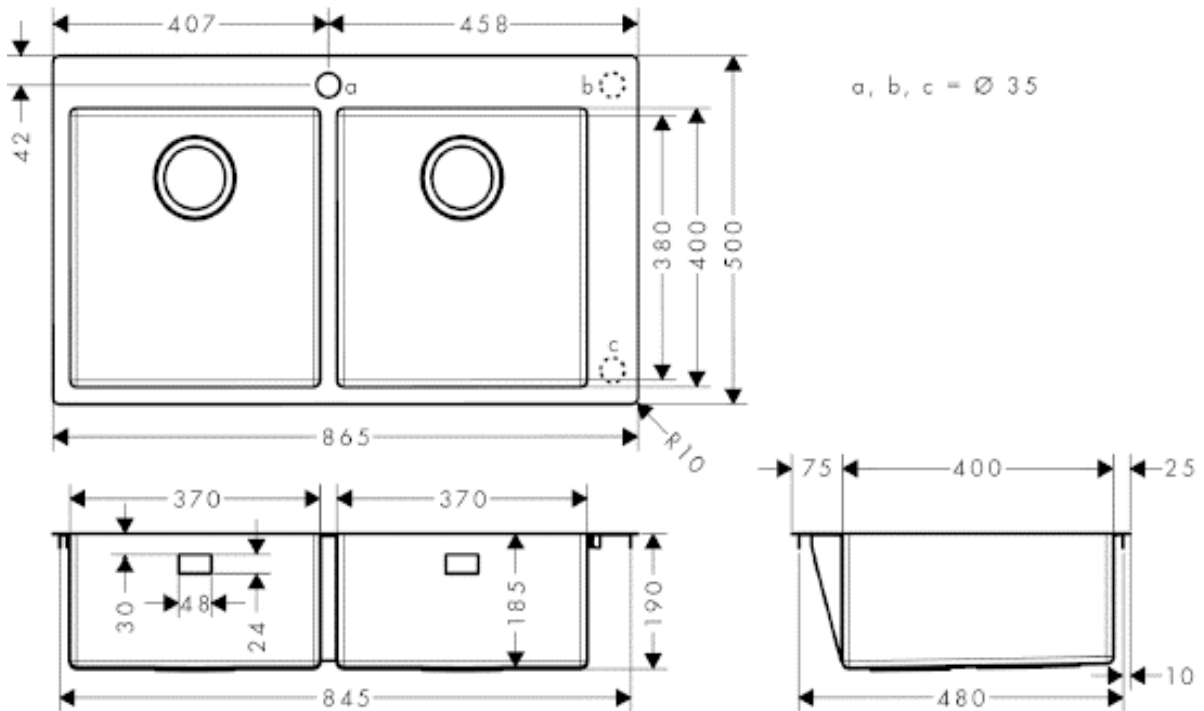

Technical Informations:

REMINDER:	Do not use cleaners containing abrasive cleansers, ammonia, bleach, acids, waxes, alcohol, solvents or other products not recommended for chrome.
	All information is for reference only, installation shall always be based on the actual product delivered.