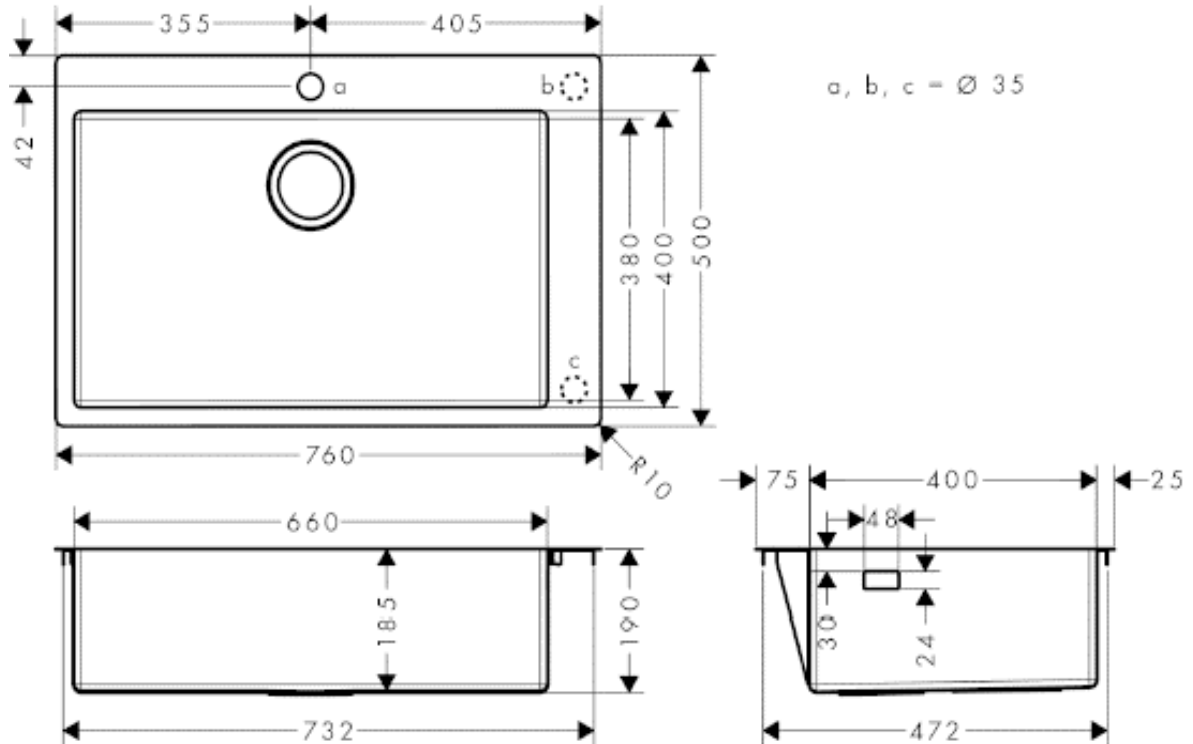

SPECIFICATION SHEET - kitchen sinks

BRAND:	hansgrohe	Product Photo:
ORIGIN:	Germany	
SERIES:	SINGLE BOWL 660	
PRODUCT DESCRIPTION:	Built-in sink 660 1 bowl, stainless steel, with overflow pre-drilled tap hole self-rimming or flush-mount installation mounting clips included (range 28-40mm)	
MODEL No.	43302.809	
FINISH/COLOUR:	Stainless Steel	
DIMENSIONS:	Overall: 760mm x 500mm x 190mm	
OPTIONAL MATCHING PARTS:		

Technical Informations:

REMINDER: Do not use cleaners containing abrasive cleansers, ammonia, bleach, acids, waxes, alcohol, solvents or other products not recommended for chrome.
All information is for reference only, installation shall always be based on the actual product delivered.