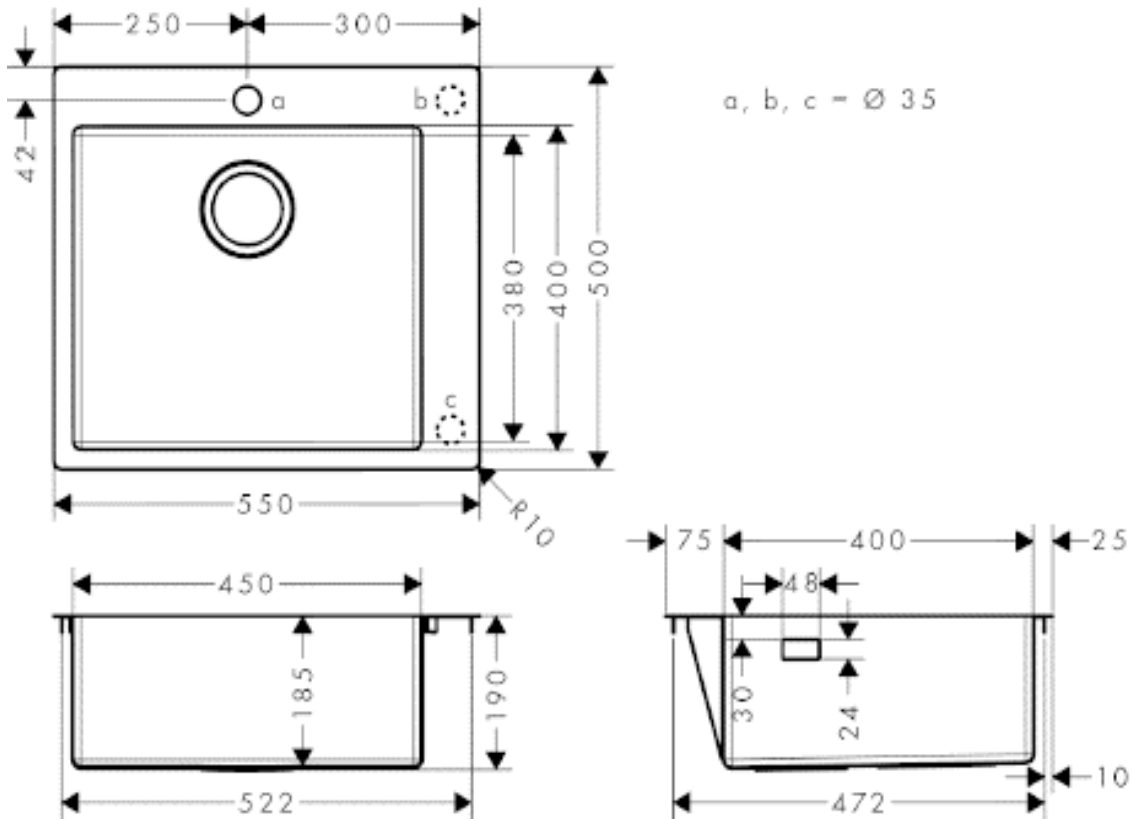

Technical Informations:

REMINDER: Do not use cleaners containing abrasive cleansers, ammonia, bleach, acids, waxes, alcohol, solvents or other products not recommended for chrome.
All information is for reference only, installation shall always be based on the actual product delivered.