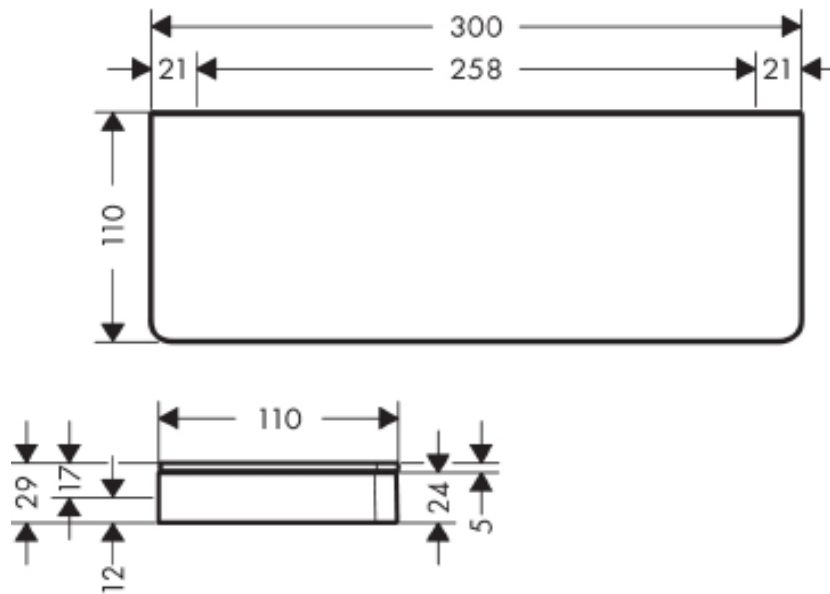

SPECIFICATION SHEET - bathroom accessories

BRAND:	AXOR®	Product Photo:
ORIGIN:	Germany	
SERIES:	Universal	
PRODUCT DESCRIPTION:	Shelf 300mm	
MODEL No.	42838.000	
FINISH/COLOUR:	Chrome-plated	
DIMENSIONS:	300mm x 110mm	
OPTIONAL MATCHING PARTS:		

Technical Informations:

REMINDER:	Do not use cleaners containing abrasive cleansers, ammonia, bleach, acids, waxes, alcohol, solvents or other products not recommended for chrome.
	All information is for reference only, installation shall always be based on the actual product delivered.