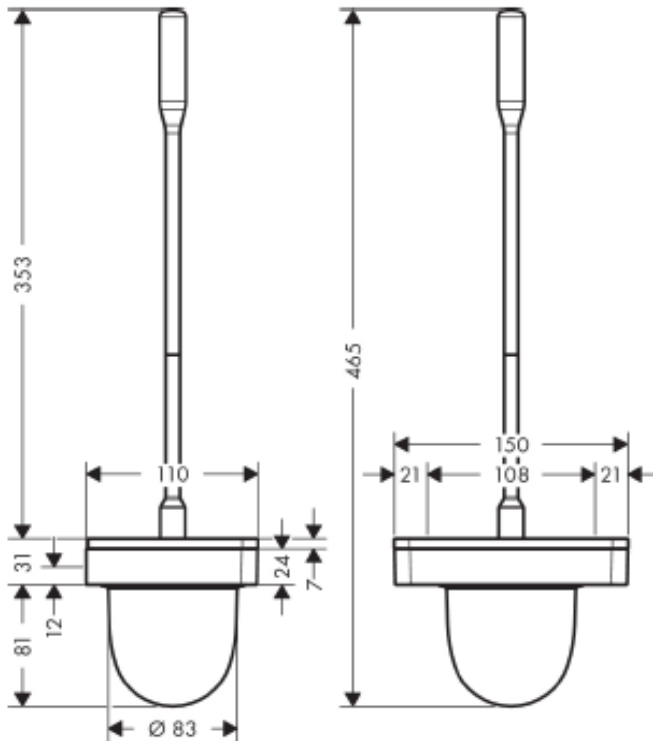

SPECIFICATION SHEET - bathroom accessories

BRAND:	AXOR®	Product Photo:
ORIGIN:	Germany	
SERIES:	Universal	
PRODUCT DESCRIPTION:	WC brush with holder	
MODEL No.	42835.000	
FINISH/COLOUR:	Chrome-plated	
DIMENSIONS:	110mm x 150mm x 465mm	
OPTIONAL MATCHING PARTS:		

Technical Informations:

REMINDER:	Do not use cleaners containing abrasive cleansers, ammonia, bleach, acids, waxes, alcohol, solvents or other products not recommended for chrome.
	All information is for reference only, installation shall always be based on the actual product delivered.