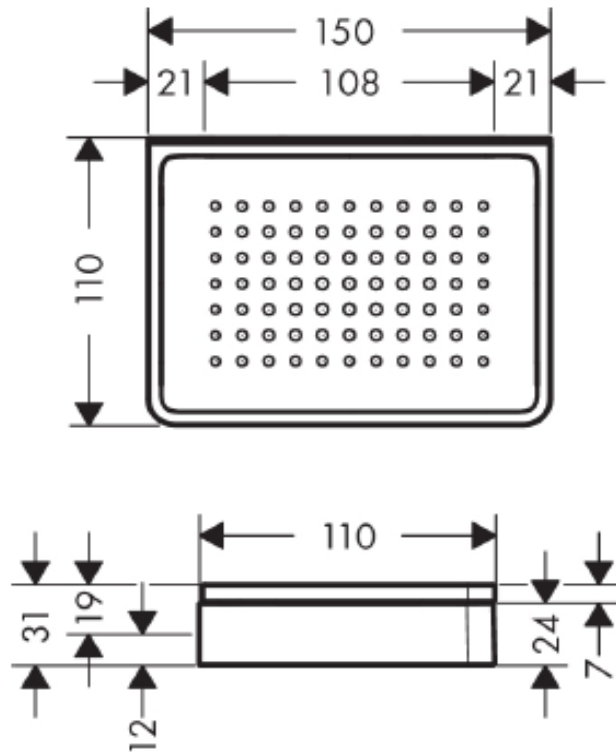

SPECIFICATION SHEET - bathroom accessories

BRAND:	AXOR®	Product Photo:
ORIGIN:	Germany	
SERIES:	Universal	
PRODUCT DESCRIPTION:	Soap holder	
MODEL No.	42803.000	
FINISH/COLOUR:	Chrome-plated	
DIMENSIONS:	150mm x 110mm	
OPTIONAL MATCHING PARTS:		

Technical Informations:

REMINDER:	Do not use cleaners containing abrasive cleansers, ammonia, bleach, acids, waxes, alcohol, solvents or other products not recommended for chrome.
	All information is for reference only, installation shall always be based on the actual product delivered.