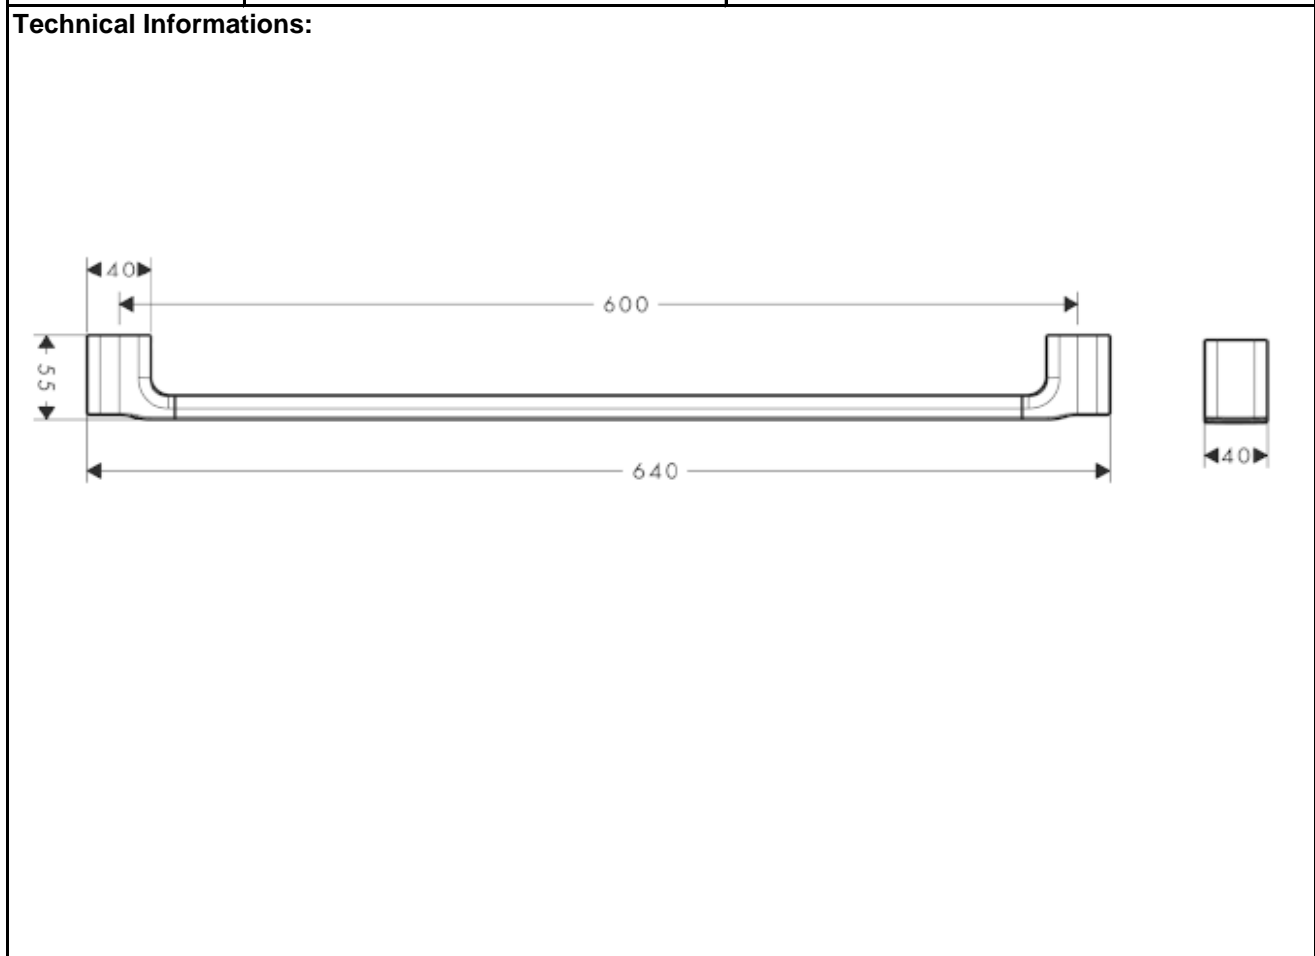

SPECIFICATION SHEET - bathroom accessories

BRAND:	AXOR®	Product Photo: 
ORIGIN:	Germany	
SERIES:	Urquiola	
PRODUCT DESCRIPTION:	Towel bar 600mm (metal)	
MODEL No.	42460.000	
FINISH/COLOUR:	Chrome-plated	
DIMENSIONS:	640mm length	
OPTIONAL MATCHING PARTS:		