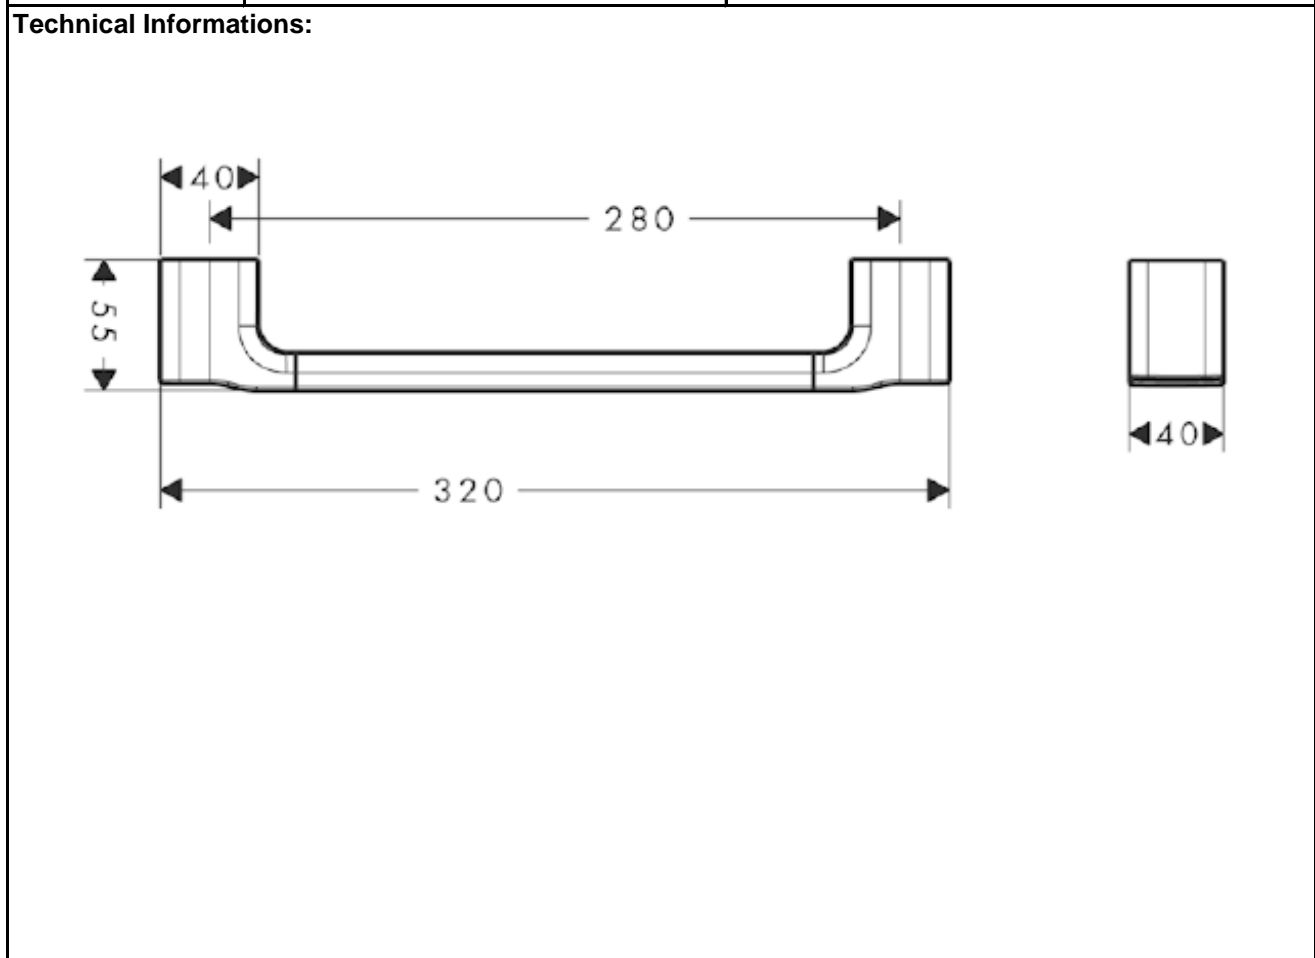

SPECIFICATION SHEET - bathroom accessories

BRAND:	AXOR®	Product Photo: 
ORIGIN:	Germany	
SERIES:	Urquiola	
PRODUCT DESCRIPTION:	Grab bar (metal)	
MODEL No.	42430.000	
FINISH/COLOUR:	Chrome-plated	
DIMENSIONS:	320mm length	
OPTIONAL MATCHING PARTS:		