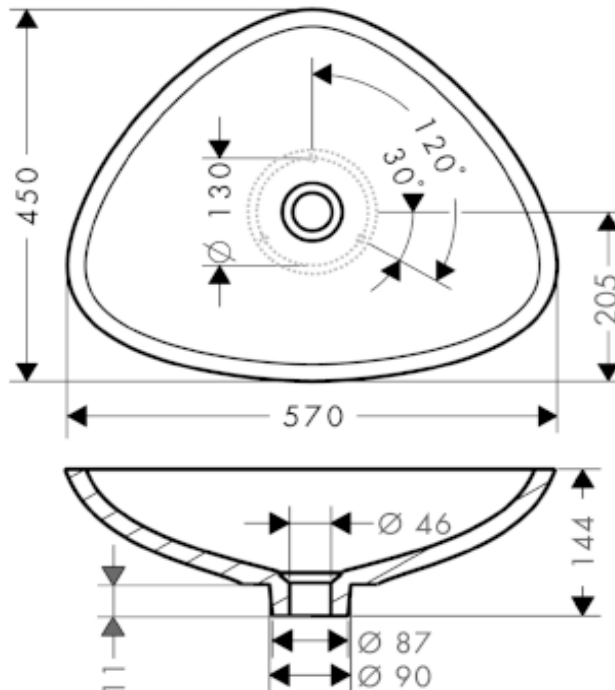

SPECIFICATION SHEET - washbowls

BRAND:	AXOR®	Product Photo:
ORIGIN:	Germany	
SERIES:	Massaud	
PRODUCT DESCRIPTION:	Counter top Washbowl	
MODEL No.	42305.000	
FINISH/COLOUR:	Alpin-white	
DIMENSIONS:	570mm L x 450mm W x 144mm H	
OPTIONAL MATCHING PARTS:		

Technical Informations:

REMINDER:	Pipe flushing must be done before faucets are installed. Failure to do so voids the warranty. Do not use cleaners containing abrasive cleansers, ammonia, bleach, acids, waxes, alcohol, solvents or other products not recommended for chrome. All information is for reference only, installation shall always be based on the actual product delivered.