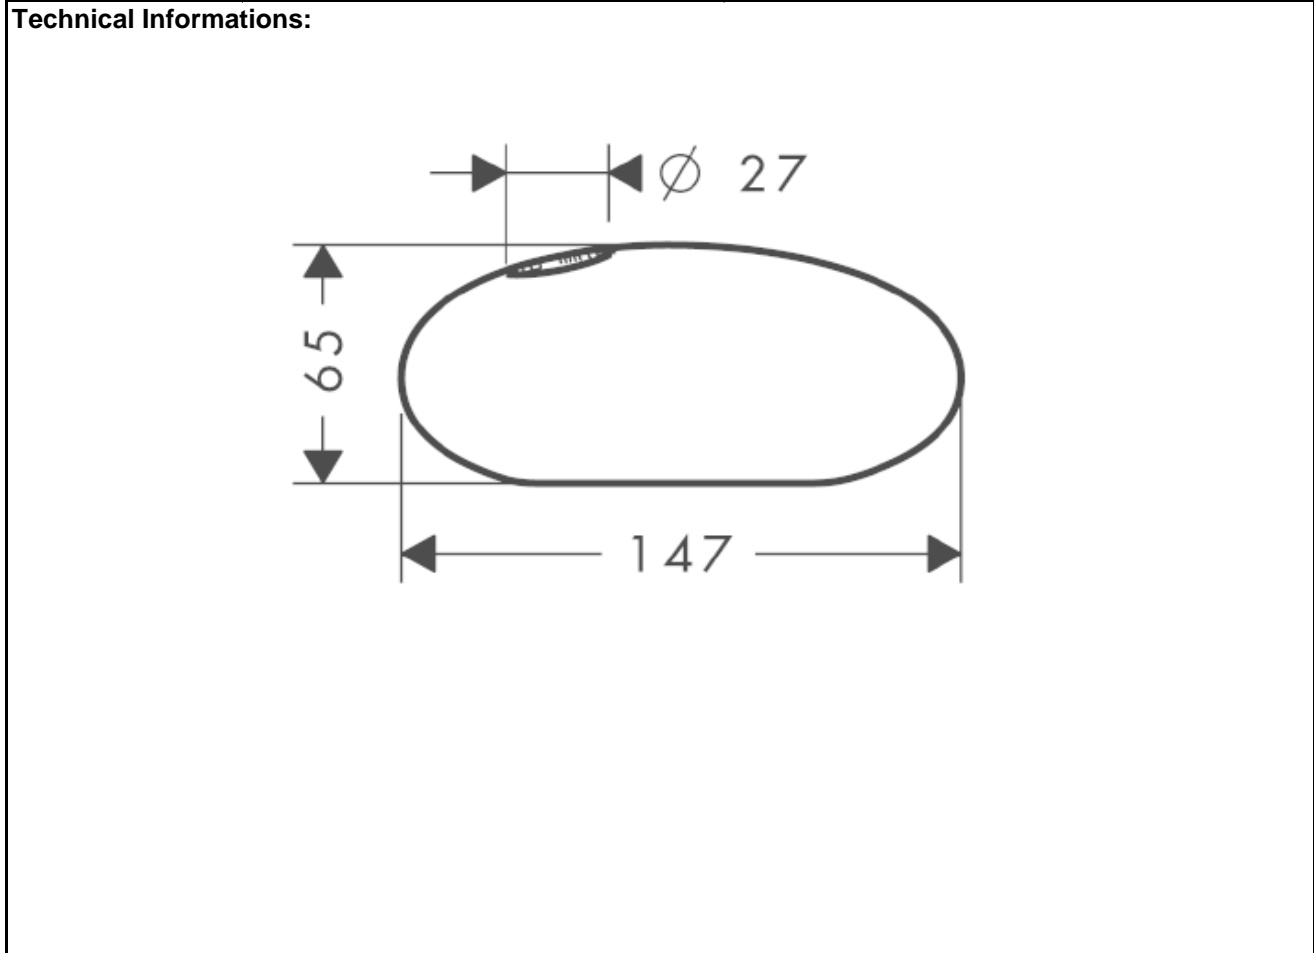

SPECIFICATION SHEET - bathroom accessories

BRAND:	AXOR®	Product Photo: 
ORIGIN:	Germany	
SERIES:	Massaud	
PRODUCT DESCRIPTION:	Vase	
MODEL No.	42274.000	
FINISH/COLOUR:	Hand-made crystal glass	
DIMENSIONS:	147mm x 65mm H	
OPTIONAL MATCHING PARTS:		