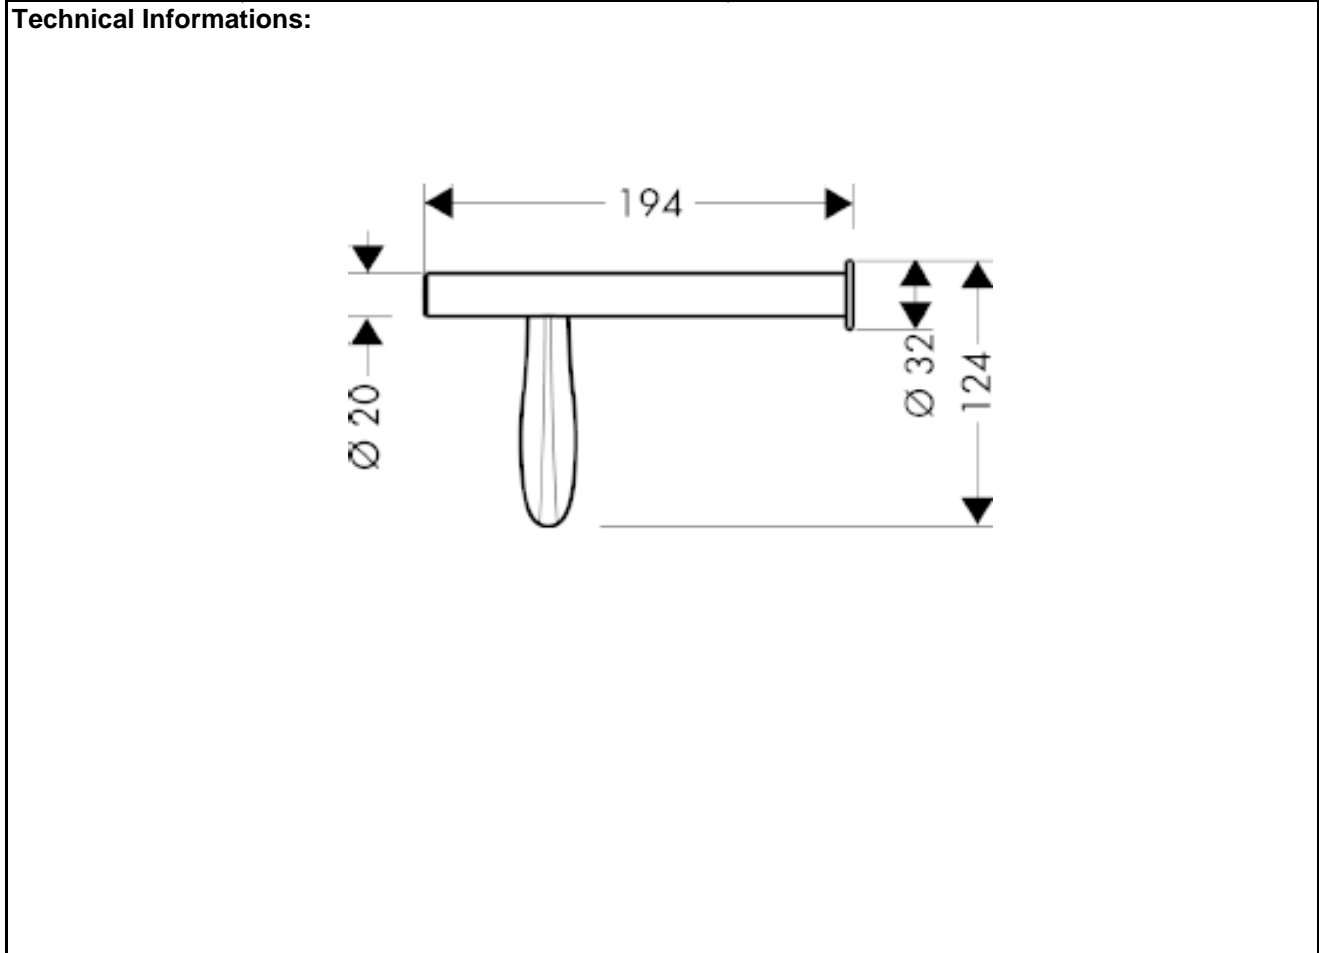

**SPECIFICATION SHEET - bathroom accessories**

|                                 |                   |   |
|---------------------------------|-------------------|---|
| <b>BRAND:</b>                   | <b>AXOR®</b>      | <b>Product Photo:</b><br> |
| <b>ORIGIN:</b>                  | Germany           |   |
| <b>SERIES:</b>                  | <b>Massaud</b>    |   |
| <b>PRODUCT DESCRIPTION:</b>     | Roll holder       |   |
| <b>MODEL No.</b>                | 42236.000         |   |
| <b>FINISH/COLOUR:</b>           | Chrome-plated     |   |
| <b>DIMENSIONS:</b>              | 194mm L x 124mm H |   |
| <b>OPTIONAL MATCHING PARTS:</b> |                   |   |