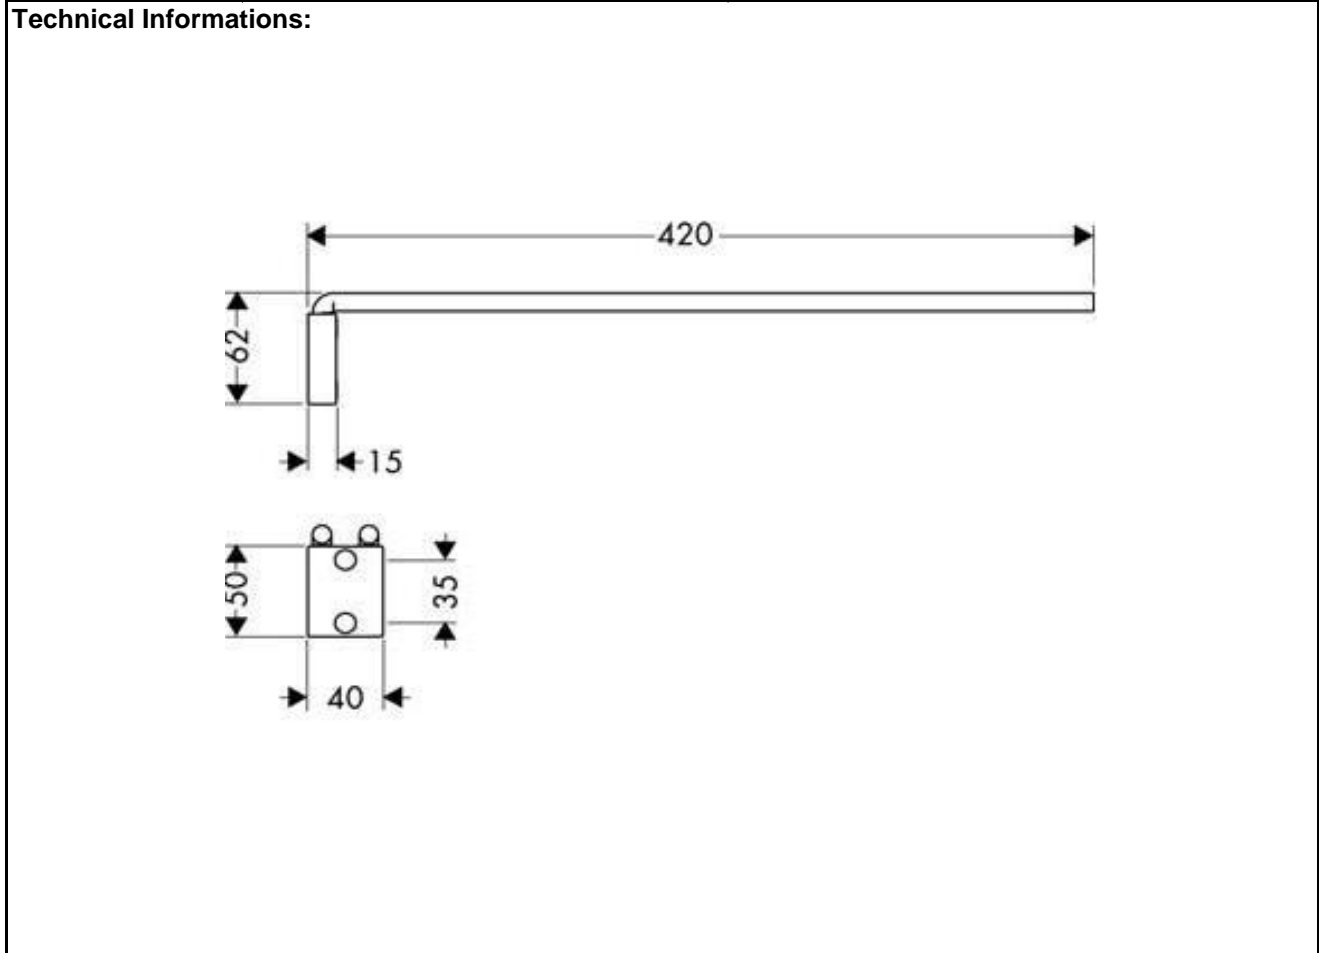

SPECIFICATION SHEET - bathroom accessories

BRAND:	AXOR®	Product Photo: 
ORIGIN:	Germany	
SERIES:	Steel 2	
PRODUCT DESCRIPTION:	Adjustable towel bars	
MODEL No.	41820.800	
FINISH/COLOUR:	Stainless Steel	
DIMENSIONS:	420mm length	
OPTIONAL MATCHING PARTS:		