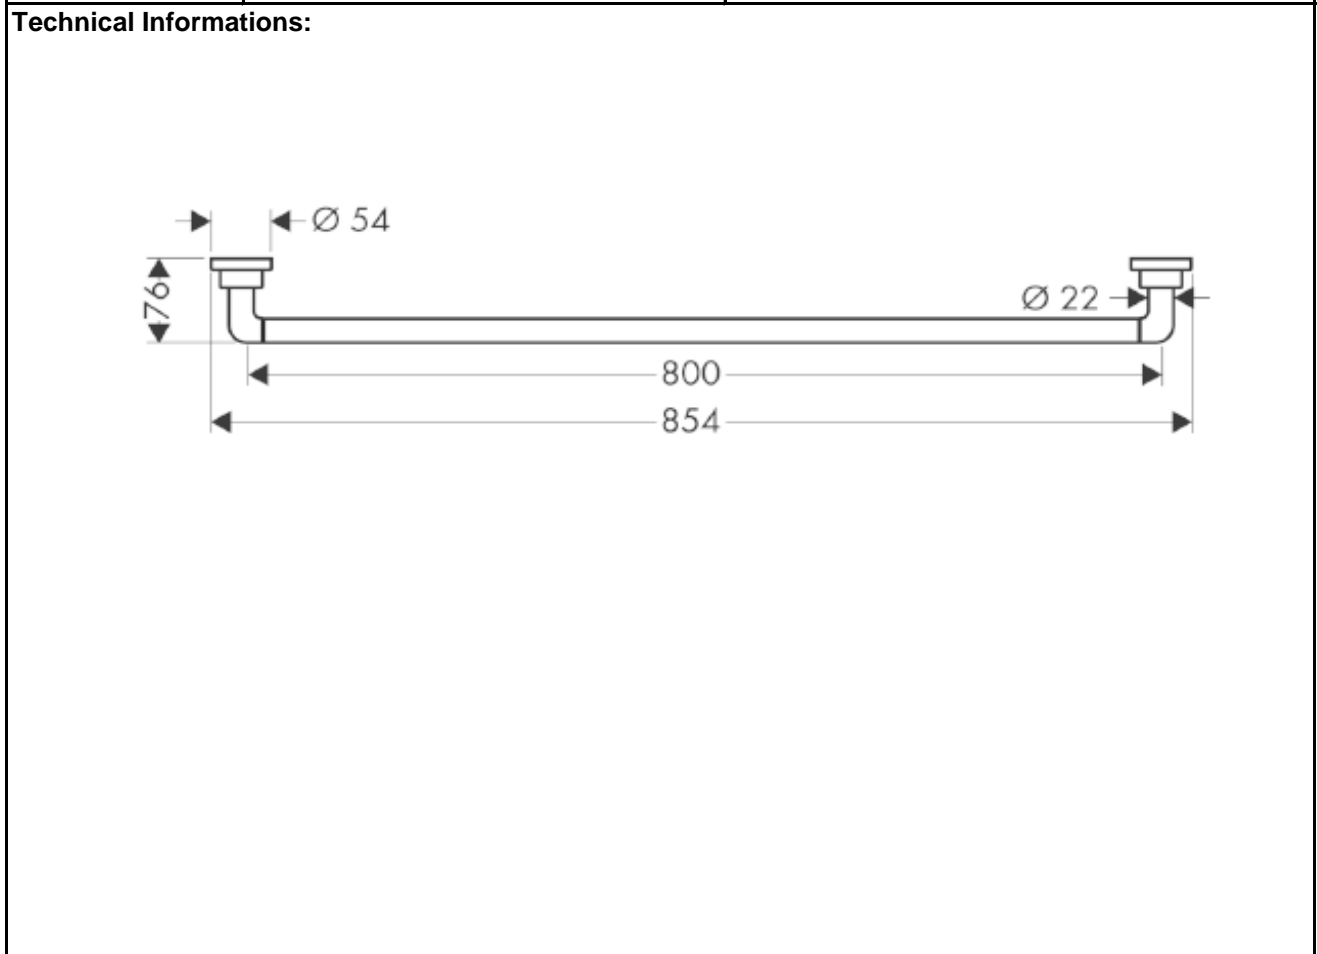

SPECIFICATION SHEET - bathroom accessories

BRAND:	AXOR®	Product Photo: 
ORIGIN:	Germany	
SERIES:	Citterio	
PRODUCT DESCRIPTION:	Towel bar 800mm	
MODEL No.	41780.000	
FINISH/COLOUR:	Chrome-plated	
DIMENSIONS:	854mm x 76mm	
OPTIONAL MATCHING PARTS:		