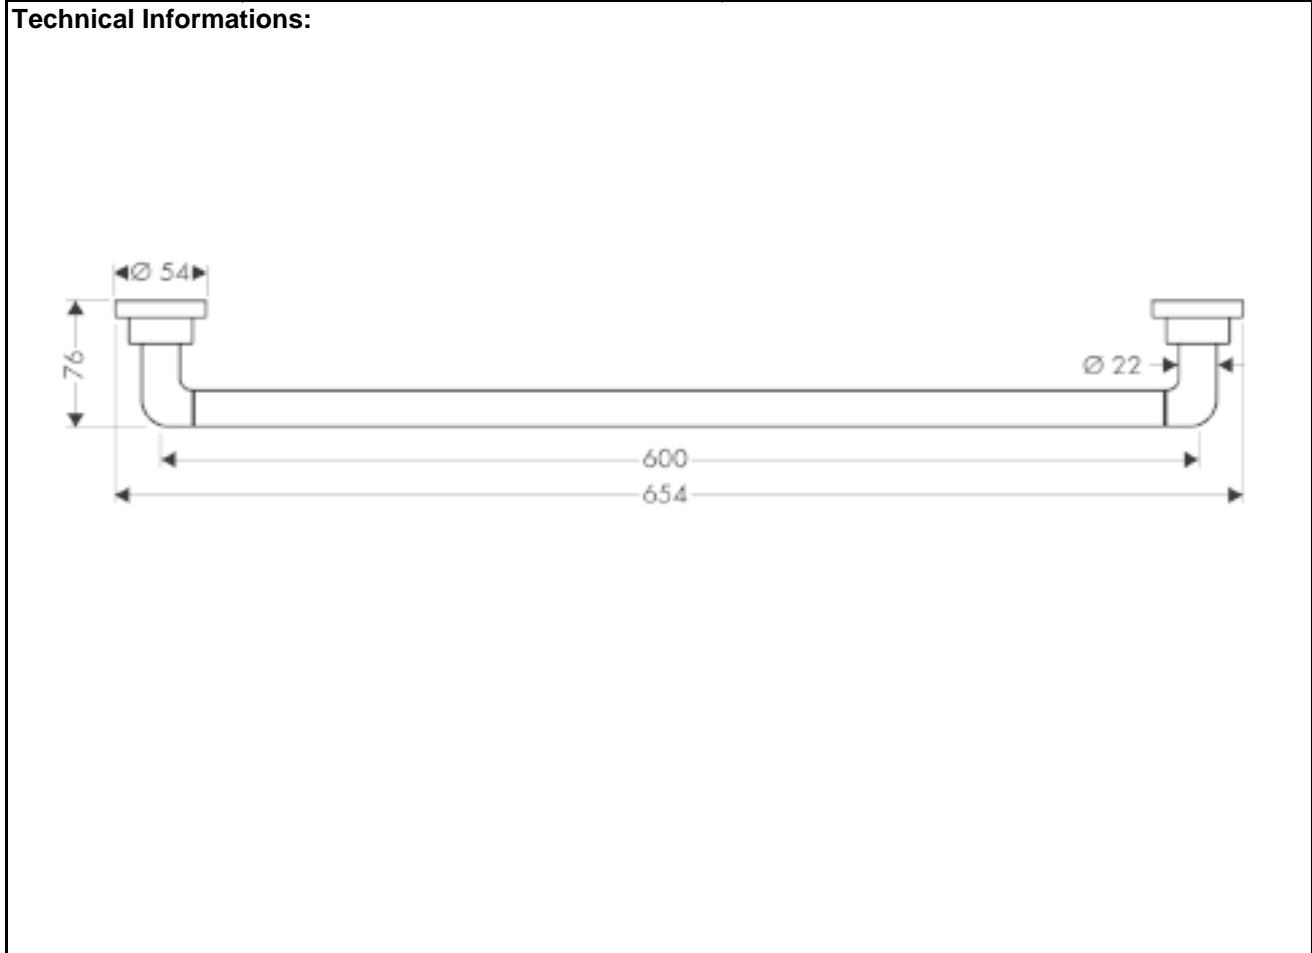

SPECIFICATION SHEET - bathroom accessories

BRAND:	AXOR®	Product Photo: 
ORIGIN:	Germany	
SERIES:	Citterio	
PRODUCT DESCRIPTION:	Towel bar 600mm	
MODEL No.	41760.000	
FINISH/COLOUR:	Chrome-plated	
DIMENSIONS:	654mm x 76mm	
OPTIONAL MATCHING PARTS:		