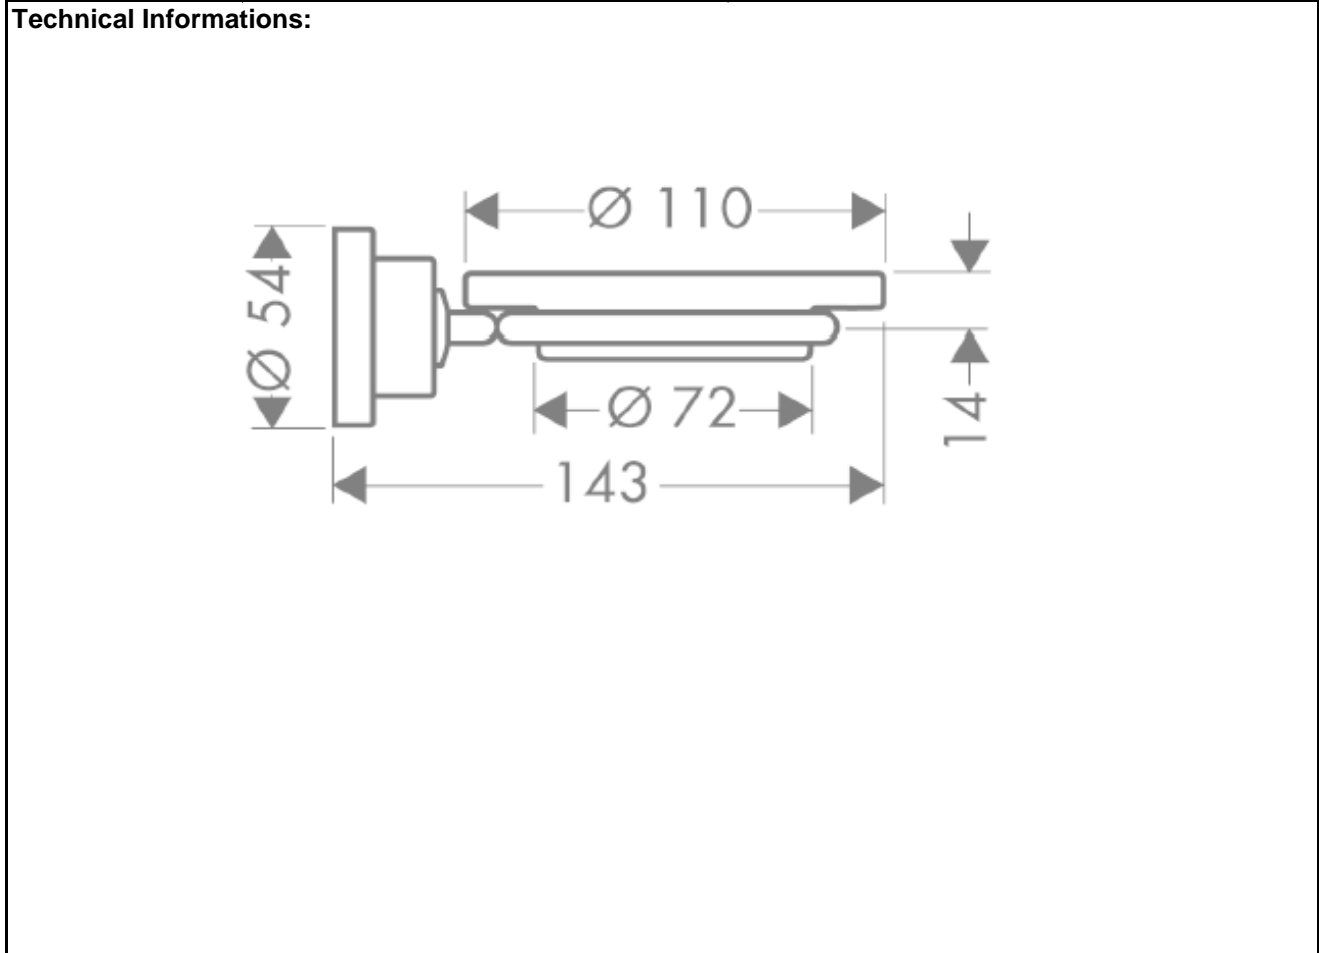

SPECIFICATION SHEET - bathroom accessories

BRAND:	AXOR®	Product Photo: 
ORIGIN:	Germany	
SERIES:	Citterio	
PRODUCT DESCRIPTION:	Soap holder	
MODEL No.	41733.000	
FINISH/COLOUR:	Chrome-plated	
DIMENSIONS:	143mm L	
OPTIONAL MATCHING PARTS:		