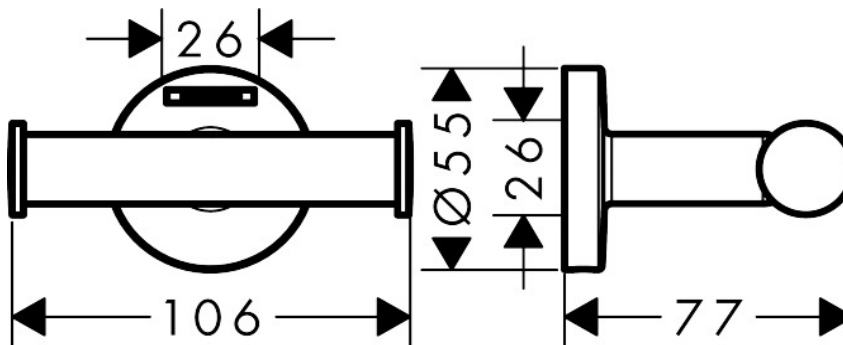

SPECIFICATION SHEET - bathroom accessories

BRAND:	hansgrohe	Product Photo:
ORIGIN:	Germany	
SERIES:	Logis Universal	
PRODUCT DESCRIPTION:	Double hook	
MODEL No.	41725.007	
FINISH/COLOUR:	Chrome-plated	
DIMENSIONS:	106mm W x 77mm L x Ø55mm H	
OPTIONAL MATCHING PARTS:		

Technical Informations: Suitable for continous flow water heater

REMINDER:	Do not use cleaners containing abrasive cleansers, ammonia, bleach, acids, waxes, alcohol, solvents or other products not recommended for chrome.
	All information is for reference only, installation shall always be based on the actual product delivered.