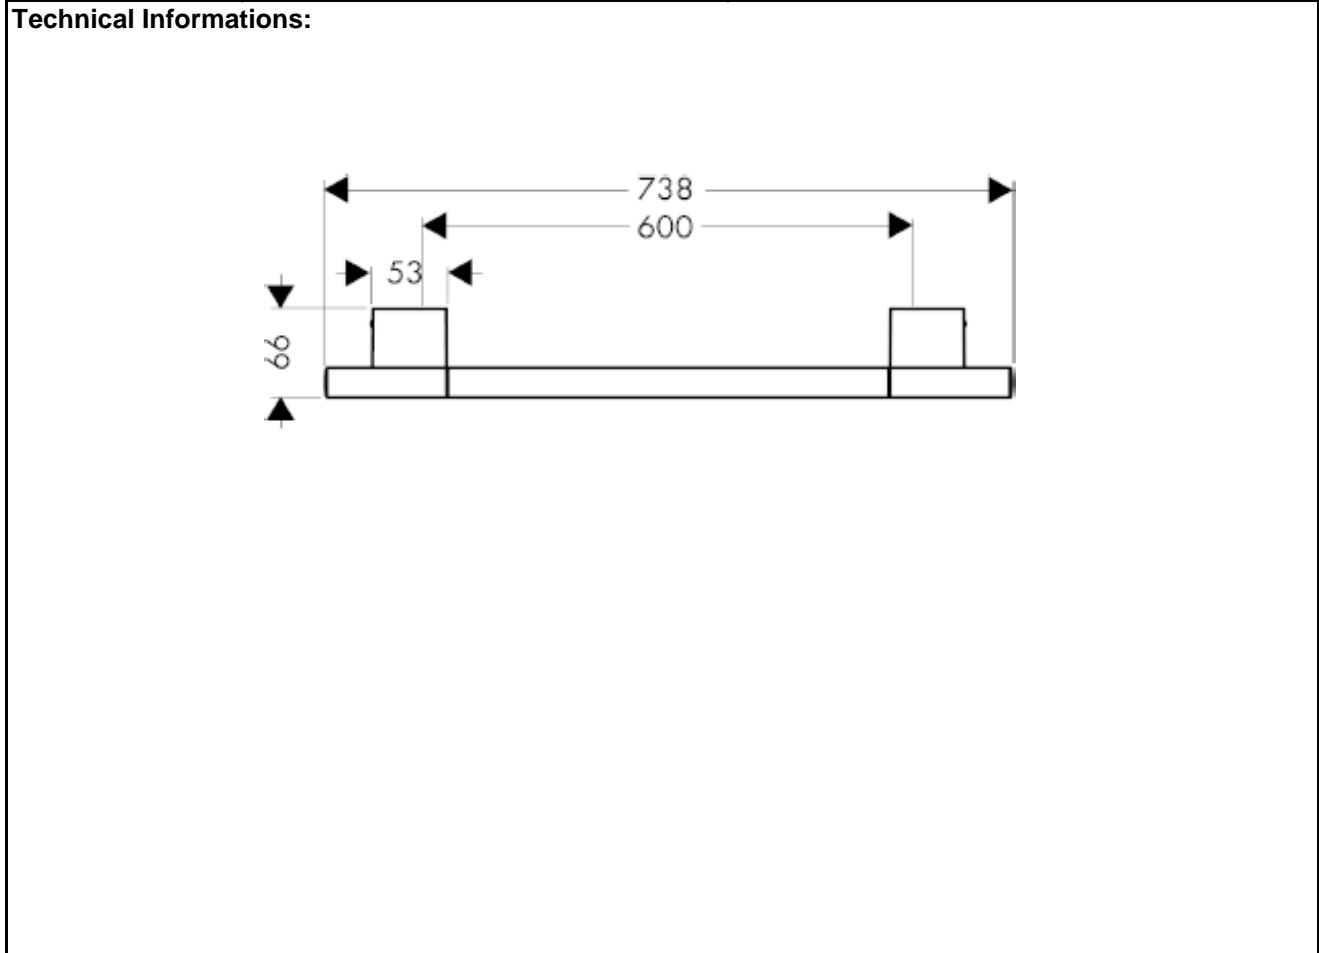

SPECIFICATION SHEET - bathroom accessories

BRAND:	AXOR®	Product Photo: 
ORIGIN:	Germany	
SERIES:	Uno Accessories	
PRODUCT DESCRIPTION:	Towel bar	
MODEL No.	41560.000	
FINISH/COLOUR:	Chrome-plated	
DIMENSIONS:	738mm L	
OPTIONAL MATCHING PARTS:		