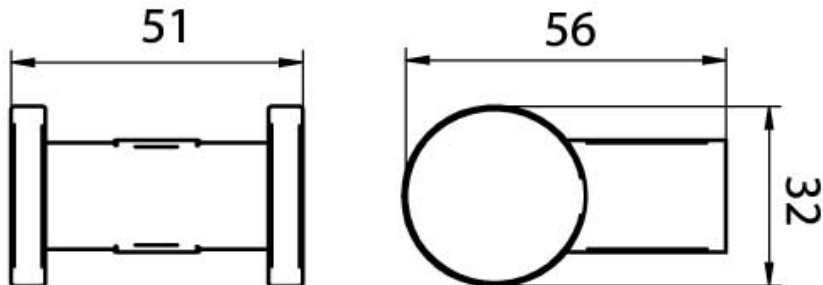

SPECIFICATION SHEET - bathroom accessories

BRAND:	HACEKA	Product Photo:
ORIGIN:	Netherlands	
SERIES:	VIERO	
PRODUCT DESCRIPTION:	Double hook	
MODEL No.	415418	
FINISH/COLOUR:	Chrome	
DIMENSIONS:	56mm x 51mm x 32mm	
OPTIONAL MATCHING PARTS:		

Technical Informations:

REMINDER: Do not use cleaners containing abrasive cleansers, ammonia, bleach, acids, waxes, alcohol, solvents or other products not recommended for chrome.
All information is for reference only, installation shall always be based on the actual product delivered.